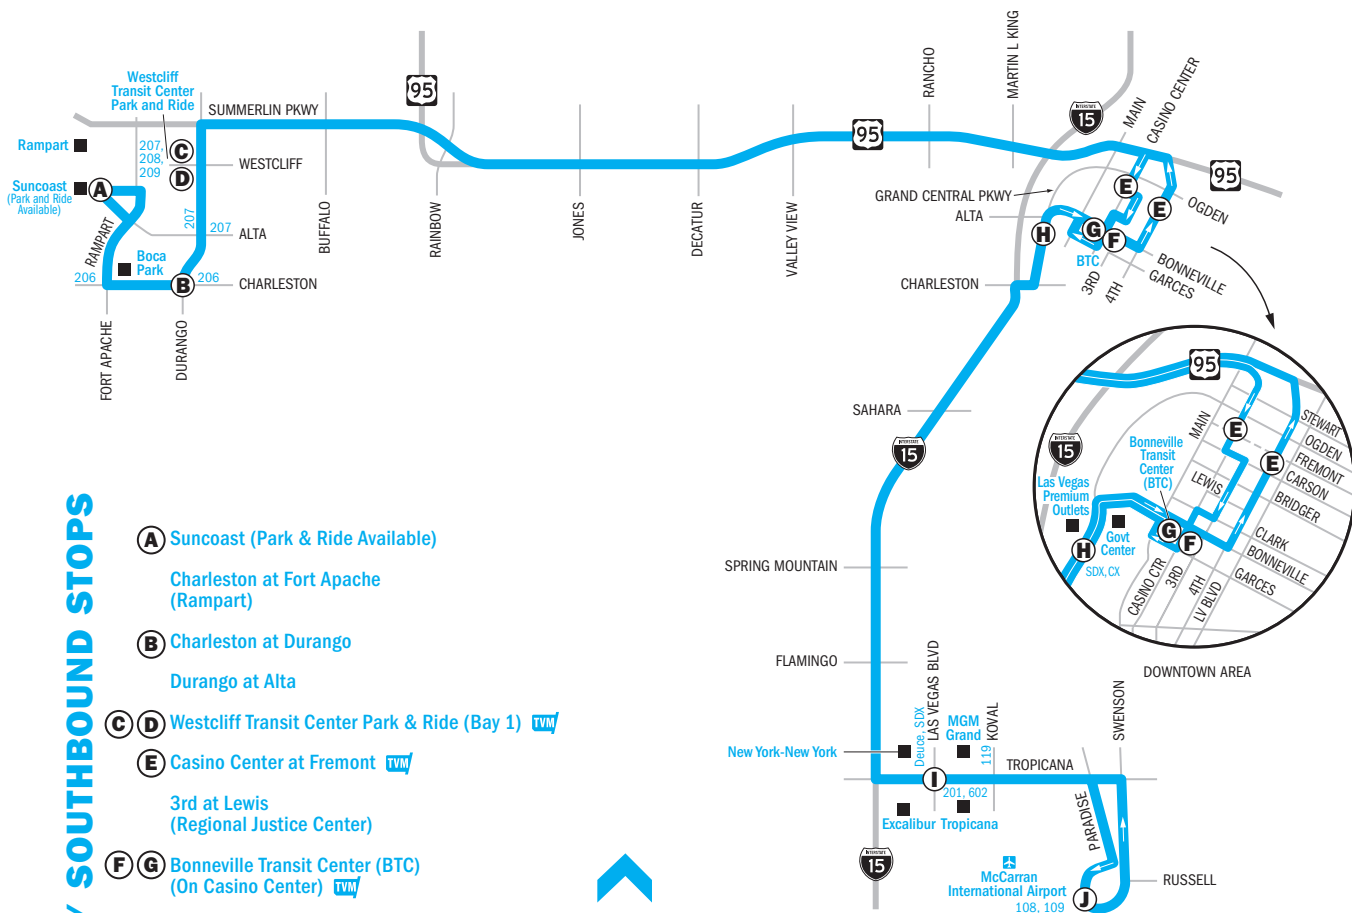

## Route Begins December 12, 2010

**EASTBOUND / SOUTHBOUND STOPS**

- (A)** Suncoast (Park & Ride Available)  
Charleston at Fort Apache (Rampart)
- (B)** Charleston at Durango  
Durango at Alta
- (C) (D)** Westcliff Transit Center Park & Ride (Bay 1) **TVM**
- (E)** Casino Center at Fremont **TVM**  
3rd at Lewis (Regional Justice Center)
- (F) (G)** Bonneville Transit Center (BTC) (On Casino Center) **TVM**
- (H)** LV Premium Outlets / Government Center **TVM**
- (I)** Tropicana at Las Vegas Blvd  
Tropicana at Koval
- (J)** McCarran Intl Airport (Zero Level) **TVM**

## Route Begins December 12, 2010

**EASTBOUND / SOUTHBOUND STOPS**

- (A)** Suncoast (Park & Ride Available)  
Charleston at Fort Apache (Rampart)
- (B)** Charleston at Durango  
Durango at Alta
- (C)** **(D)** Westcliff Transit Center Park & Ride (Bay 1) **TVM**
- (E)** Casino Center at Fremont **TVM**  
3rd at Lewis (Regional Justice Center)
- (F)** **(G)** Bonneville Transit Center (BTC) (On Casino Center) **TVM**
- (H)** LV Premium Outlets / Government Center **TVM**
- (I)** Tropicana at Las Vegas Blvd  
Tropicana at Koval
- (J)** McCarran Intl Airport (Zero Level) **TVM**