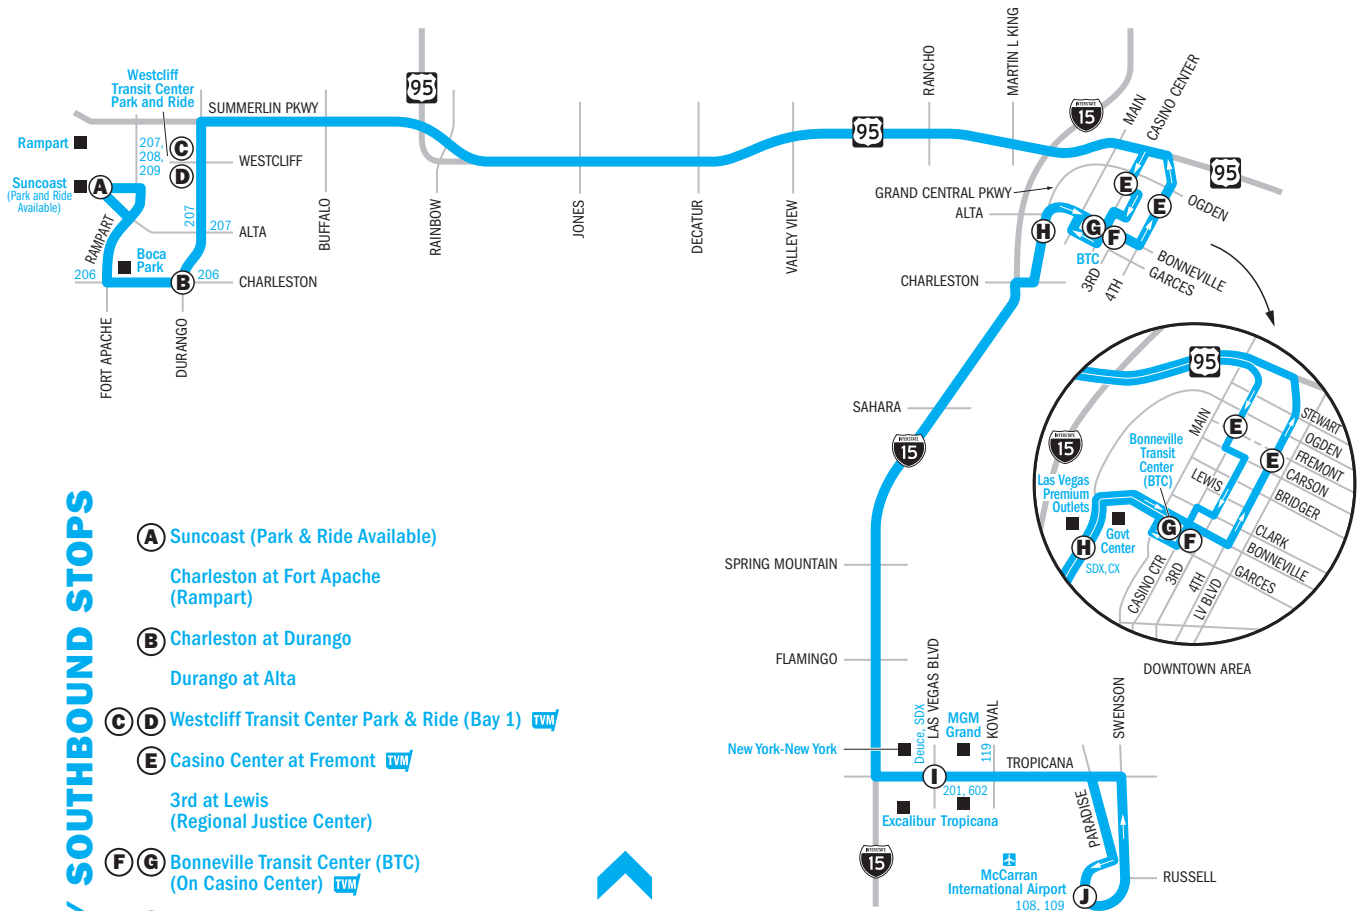

## Route Begins December 12, 2010

**EASTBOUND / SOUTHBOUND STOPS**

- (A)** Suncoast (Park & Ride Available)  
Charleston at Fort Apache (Rampart)
- (B)** Charleston at Durango  
Durango at Alta
- (C)** **(D)** Westcliff Transit Center Park & Ride (Bay 1) **TVM**
- (E)** Casino Center at Fremont **TVM**  
3rd at Lewis (Regional Justice Center)
- (F)** **(G)** Bonneville Transit Center (BTC) (On Casino Center) **TVM**
- (H)** LV Premium Outlets / Government Center **TVM**
- (I)** Tropicana at Las Vegas Blvd  
Tropicana at Koval
- (J)** McCarran Intl Airport (Zero Level) **TVM**