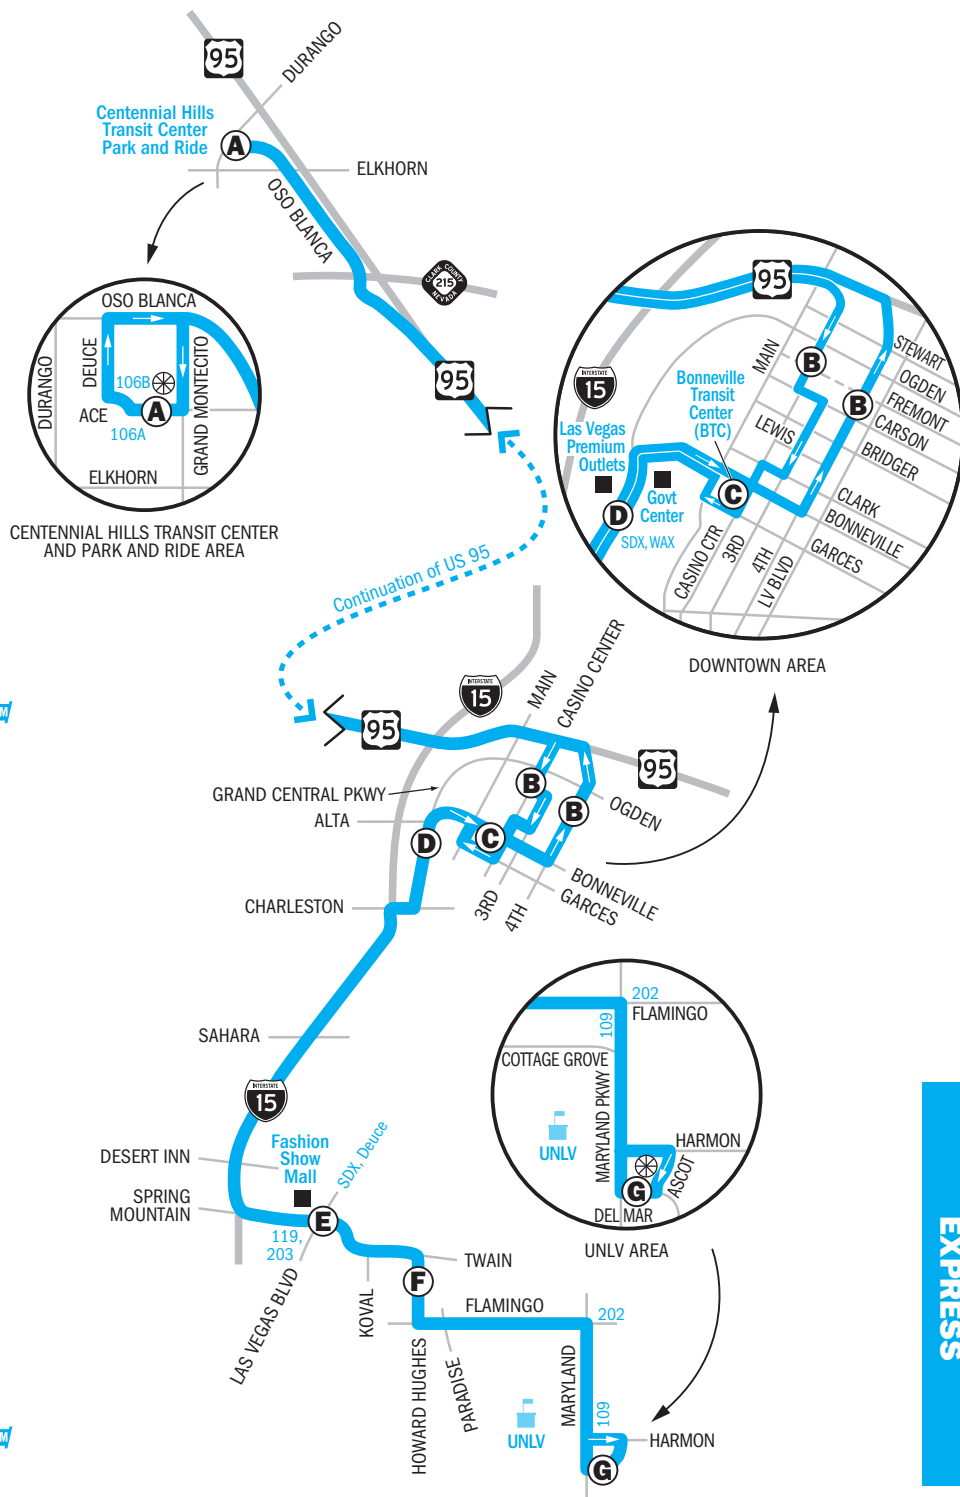

Schedule Times: AM Times in REGULAR PM Times in BOLD

■ NO SERVICE

■ **NOTE:** Trip ends at Howard Hughes Pkwy Stop #2 (southernmost stop).

■ **NOTE:** Trip begins at Howard Hughes Pkwy Stop #2 (southernmost stop).

■ **NOTE:** Trip does not complete the loop to the stop on westbound Del Mar Street before Maryland Parkway. Vehicles will use the Route 109 stop on Maryland Parkway south of Harmon Avenue.

Weekdays | Centennial Express

SOUTHBOUND STOPS

- A** Centennial Hills Transit Center Park & Ride **TVM**
- B** Casino Center at Fremont St **TVM**
3rd at Lewis (Regional Justice Center)
- C** Bonneville Transit Center (BTC) (On Casino Center) **TVM**
- D** LV Premium Outlets / Government Center **TVM**
Spring Mountain at Fashion Show Mall
- E** Sands (Spring Mtn) at Las Vegas Blvd **TVM**
Sands at Koval **TVM**
- F** Howard Hughes Pkwy Stop 1
Howard Hughes Pkwy Stop 2
Maryland Pkwy at Flamingo
Maryland Pkwy. at Cottage Grove (UNLV)
Harmon at Maryland Pkwy. (UNLV)
- G** UNLV (Del Mar at Maryland Pkwy) **TVM**

	Layover		Centennial Express
	Time Point		Strip & Downtown Express
	Route Transfer		Westcliff Airport Express
	Community/Casino/Retail		Ticket Vending Machine (TVM)
	Route Map Continues		

McCarran International Airport express service available from the Bonneville Transit Center (Timepoint C) beginning December 12, 2010 via the new Westcliff Airport Express route! See page 224 for more information on this easy connection.