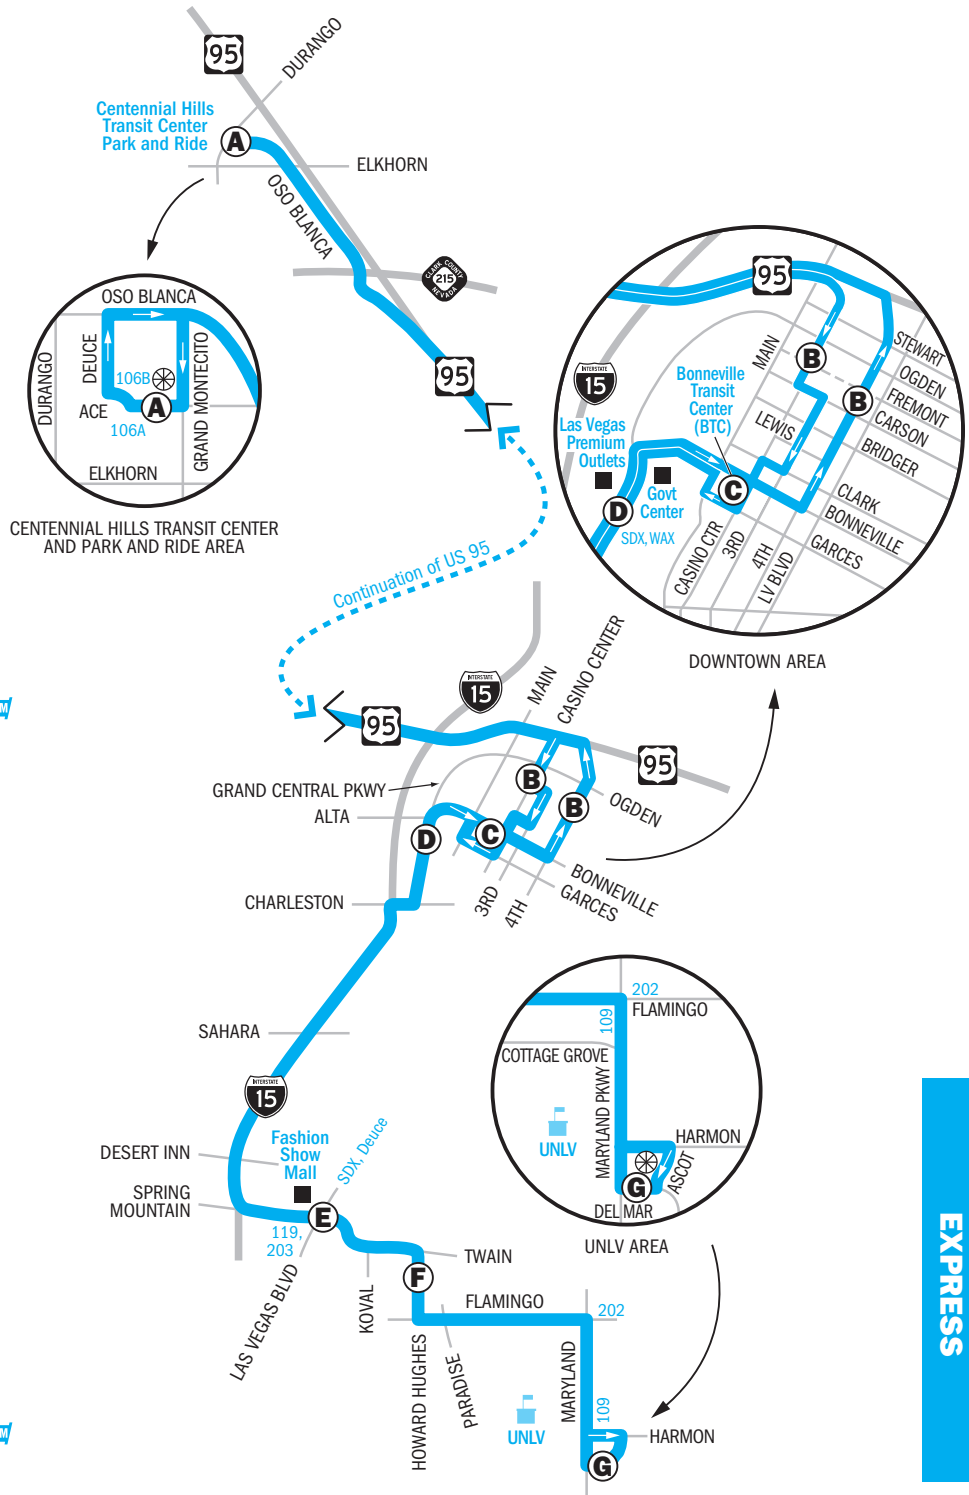

Weekends and Holidays | Centennial Express

SOUTHBOUND STOPS

- **A** Centennial Hills Transit Center Park & Ride **TVM**
- **B** Casino Center at Fremont St **TVM**
  3rd at Lewis (Regional Justice Center)
- **C** Bonneville Transit Center (BTC) (On Casino Center) **TVM**
- **D** LV Premium Outlets / Government Center **TVM**
  Spring Mountain at Fashion Show Mall
- **E** Sands (Spring Mtn) at Las Vegas Blvd **TVM**
  Sands at Koval **TVM**
- **F** Howard Hughes Pkwy Stop 1
  Howard Hughes Pkwy Stop 2
  Maryland Pkwy at Flamingo
  Maryland Pkwy. at Cottage Grove (UNLV)
  Harmon at Maryland Pkwy. (UNLV)
- **G** UNLV (Del Mar at Maryland Pkwy) **TVM**

NORTHBOUND STOPS

- **A** Centennial Hills Transit Center Park & Ride **TVM**
- **B** 4th at Carson **TVM**
  4th at Lewis **TVM**
- **C** Bonneville Transit Center (BTC) (On Bonneville at First) **TVM**
- **D** LV Premium Outlets / Government Center **TVM**
- **E** Spring Mtn (Sands) at Las Vegas Blvd **TVM**
  Sands at Koval **TVM**
- **F** Howard Hughes Pkwy Stop 1 **TVM**
  Howard Hughes Pkwy Stop 2 **TVM**
  Flamingo at Maryland Pkwy. **TVM**
  Maryland Pkwy. at University (UNLV) **TVM**
- **G** UNLV (Del Mar at Maryland Pkwy) **TVM**

	Layover		Centennial Express
	Time Point		Strip & Downtown Express
	Route Transfer		Westcliff Airport Express
	Community/Casino/Retail		Ticket Vending Machine (TVM)
	Route Map Continues		

McCarran International Airport express service available from the Bonneville Transit Center (Timepoint C) beginning December 12, 2010 via the new Westcliff Airport Express route! See page 224 for more information on this easy connection.

CENTENNIAL EXPRESS