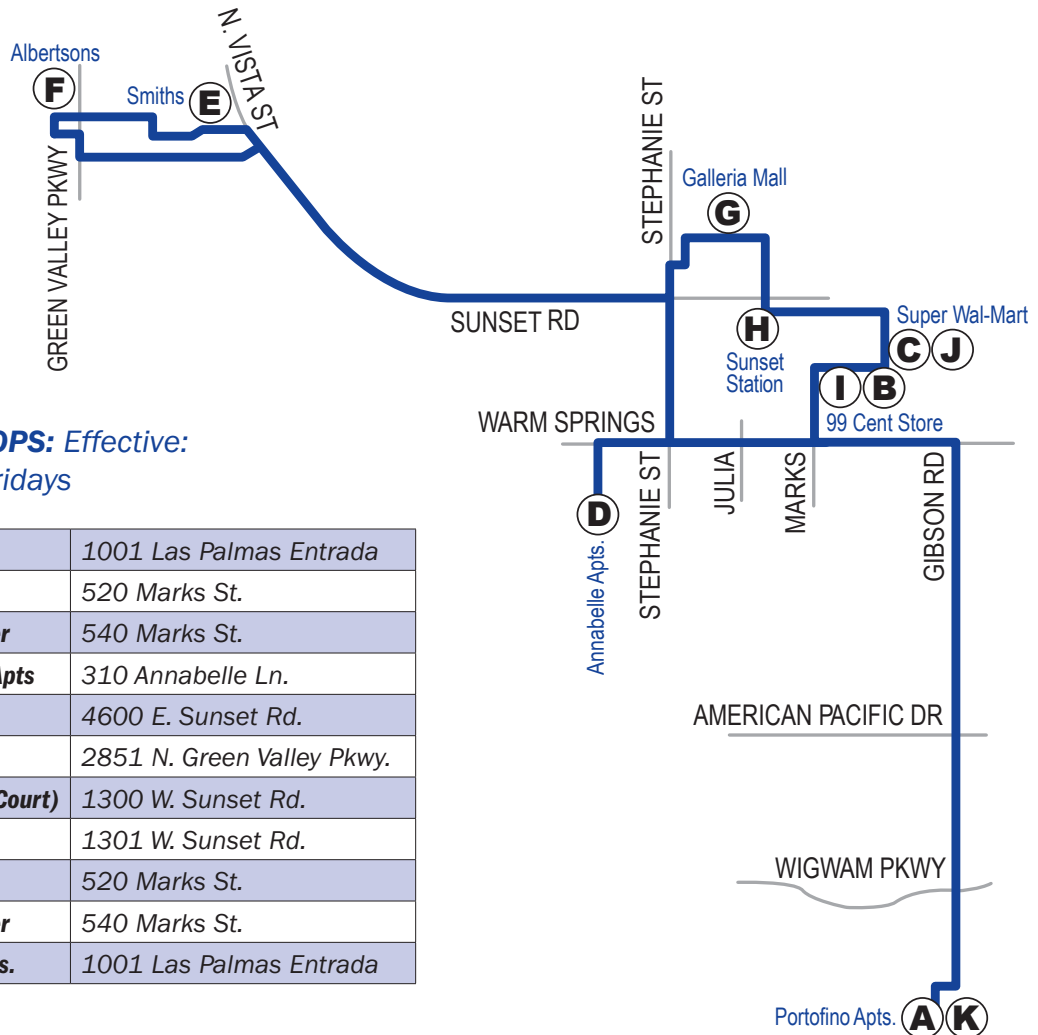

Route Traveled

- See reverse side for map
- Stops only at listed locations
- Access to fixed route RTC system at various locations

Carry-on Bag Policy

Due to space limitations and the time it takes to board the vehicles the number of shopping bags is restricted to those that can be easily handled by the customer and carried aboard without delaying the vehicle.

For more information call 702-228-RIDE (7433). Se habla español.

TDD 702-676-1834

Green Valley Parkway 717

A	B	C	D	E	F	G	H	I	J	K
9:00	9:07	9:09	9:17	9:25	9:30	9:40	9:47	9:52	9:54	10:05
10:15	10:22	10:24	10:32	10:40	10:45	10:55	11:02	11:07	11:09	11:20
11:30	11:37	11:39	11:47	11:55	12:00	12:10	12:17	12:22	12:24	12:35
12:45	12:52	12:54	1:02	1:10	1:15	1:25	1:32	1:37	1:39	1:50
2:00	2:07	2:09	2:17	2:25	2:30	2:40	2:47	2:52	2:54	3:05

BOLD=p.m.

See reverse side for more information 2/8/2011

NOTE: Trips boarded **AFTER 12:35** are not ensured a return trip. Please plan your trip accordingly. For assistance with route planning contact 702-228-RIDE (7433).

LOCATIONS/STOPS: Effective:
Tuesdays and Fridays

A	Portofino Senior Apts.	1001 Las Palmas Entrada
B	99 Cent Store	520 Marks St.
C	Walmart Supercenter	540 Marks St.
D	Annabelle Pines Sr Apts	310 Annabelle Ln.
E	Smiths	4600 E. Sunset Rd.
F	Albertsons	2851 N. Green Valley Pkwy.
G	Galleria Mall (Food Court)	1300 W. Sunset Rd.
H	Sunset Station	1301 W. Sunset Rd.
I	99 Cent Store	520 Marks St.
J	Walmart Supercenter	540 Marks St.
K	Portofino Senior Apts.	1001 Las Palmas Entrada