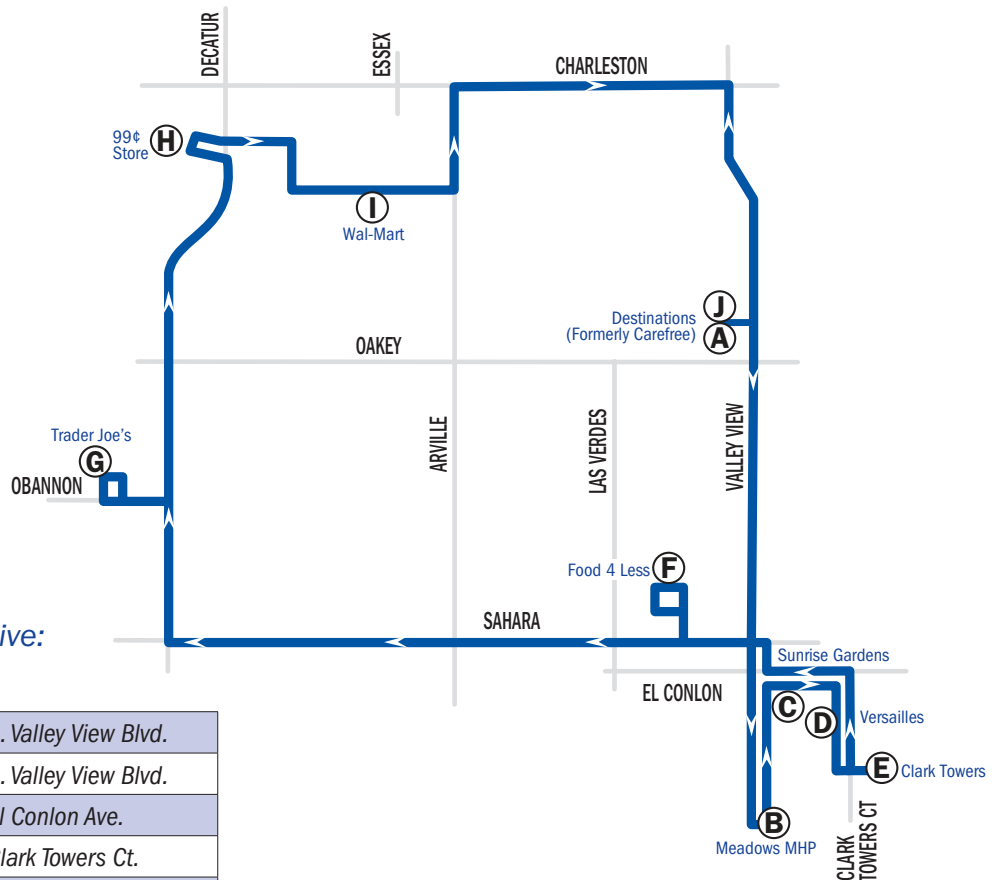

For more information call 702-228-RIDE (7433). Se habla español.

TDD 702-676-1834 rtcsnv.com

West Charleston/Sahara 708

(A)	(B)	(C)	(D)	(E)	(F)	(G)	(H)	(I)	(J)
8:00	8:05	8:09	8:12	8:14	8:20	8:27	8:34	8:41	8:50
9:00	9:05	9:09	9:12	9:14	9:20	9:27	9:34	9:41	9:50
10:00	10:05	10:09	10:12	10:14	10:20	10:27	10:34	10:41	10:50
11:00	11:05	11:09	11:12	11:14	11:20	11:27	11:34	11:41	11:50
12:00	12:05	12:09	12:12	12:14	12:20	12:27	12:34	12:41	12:50
1:00	1:05	1:09	1:12	1:14	1:20	1:27	1:34	1:41	1:50

BOLD=p.m.

See reverse side for more information 2/7/2012

NOTE: Trips boarded **AFTER 11:50** are not ensured a return trip. Please plan your trip accordingly. For assistance with route planning contact 702-228-RIDE (7433).

LOCATIONS/STOPS: Effective:
February 7, 2012

(A)	Destinations Apts	1600 S. Valley View Blvd.
(B)	Meadows MHP	2900 S. Valley View Blvd.
(C)	Sunrise Gardens Apts	3601 El Conlon Ave.
(D)	Versailles Apts	2651 Clark Towers Ct.
(E)	Clark Towers Apts	2701 Clark Towers Ct.
(F)	Food 4 Less	3864 W. Sahara Ave.
(G)	Trader Joe's	2101 S. Decatur Blvd.
(H)	99 Cent Store	1200 S. Decatur Blvd.
(I)	Walmart Supercenter	4505 W. Charleston Blvd.
(J)	Destinations Apts	1600 S. Valley View Blvd.