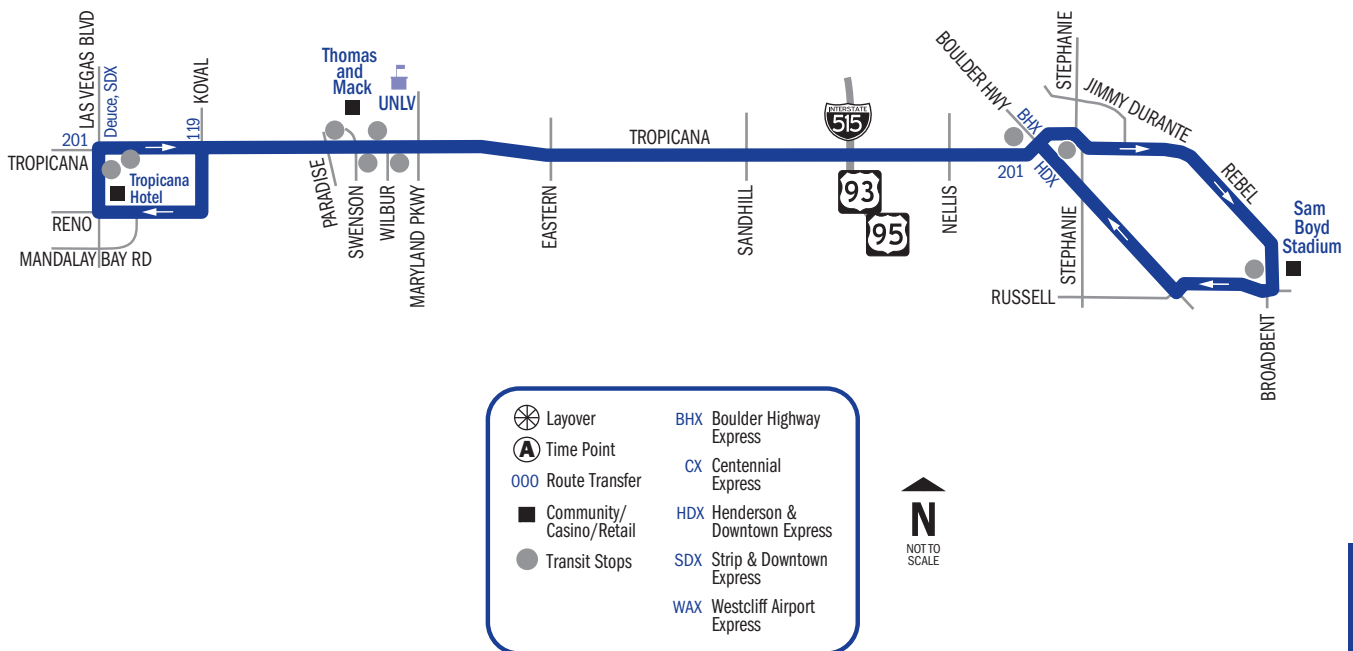

# 601 Sam Boyd Stadium Loop

Route 601 operates during select events at Sam Boyd Stadium. For information regarding when service will operate, please visit [rtcsnv.com](http://rtcsnv.com) or call (702) 228-RIDE.

Residential route fares apply. Please see page 6 for fare information.

**NOTE:** Bus stops are located approximately every 1/4 of a mile along Route 601, with stops at major intersections.

# Sam Boyd Stadium Express 602

Route 602 operates during select events at Sam Boyd Stadium. It is designed to provide express service between The Strip, the UNLV area, and Sam Boyd Stadium. For information regarding when service will operate, please visit [rtcsnv.com](http://rtcsnv.com) or call (702) 228-RIDE.

Residential route fares apply.  
Please see page 6 for fare information.

**NOTE:** Route 602 only stops at the transit stops shown above ●