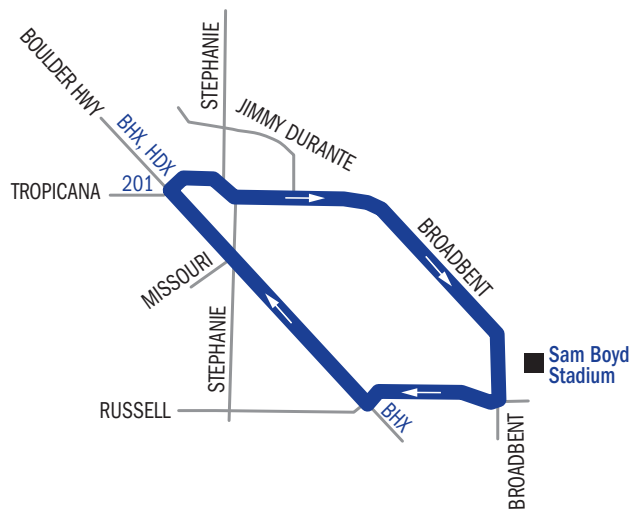

# 601 Sam Boyd Stadium Loop

Route 601 operates during select events at Sam Boyd Stadium. For information regarding when service will operate, please visit [rtcsnv.com](http://rtcsnv.com) or call (702) 228-RIDE.

Residential route fares apply. Please see page 6 for fare information.

**NOTE:** Bus stops are located approximately every 1/4 of a mile along Route 601, with stops at major intersections.

# Sam Boyd Stadium Express 602

Route 602 operates during select events at Sam Boyd Stadium. It is designed to provide express service between The Strip, the UNLV area, and Sam Boyd Stadium. For information regarding when service will operate, please visit [rtcsnv.com](http://rtcsnv.com) or call (702) 228-RIDE.

Residential route fares apply.  
Please see page 6 for fare information.

**NOTE:** Route 602 only stops at the transit stops shown above ●