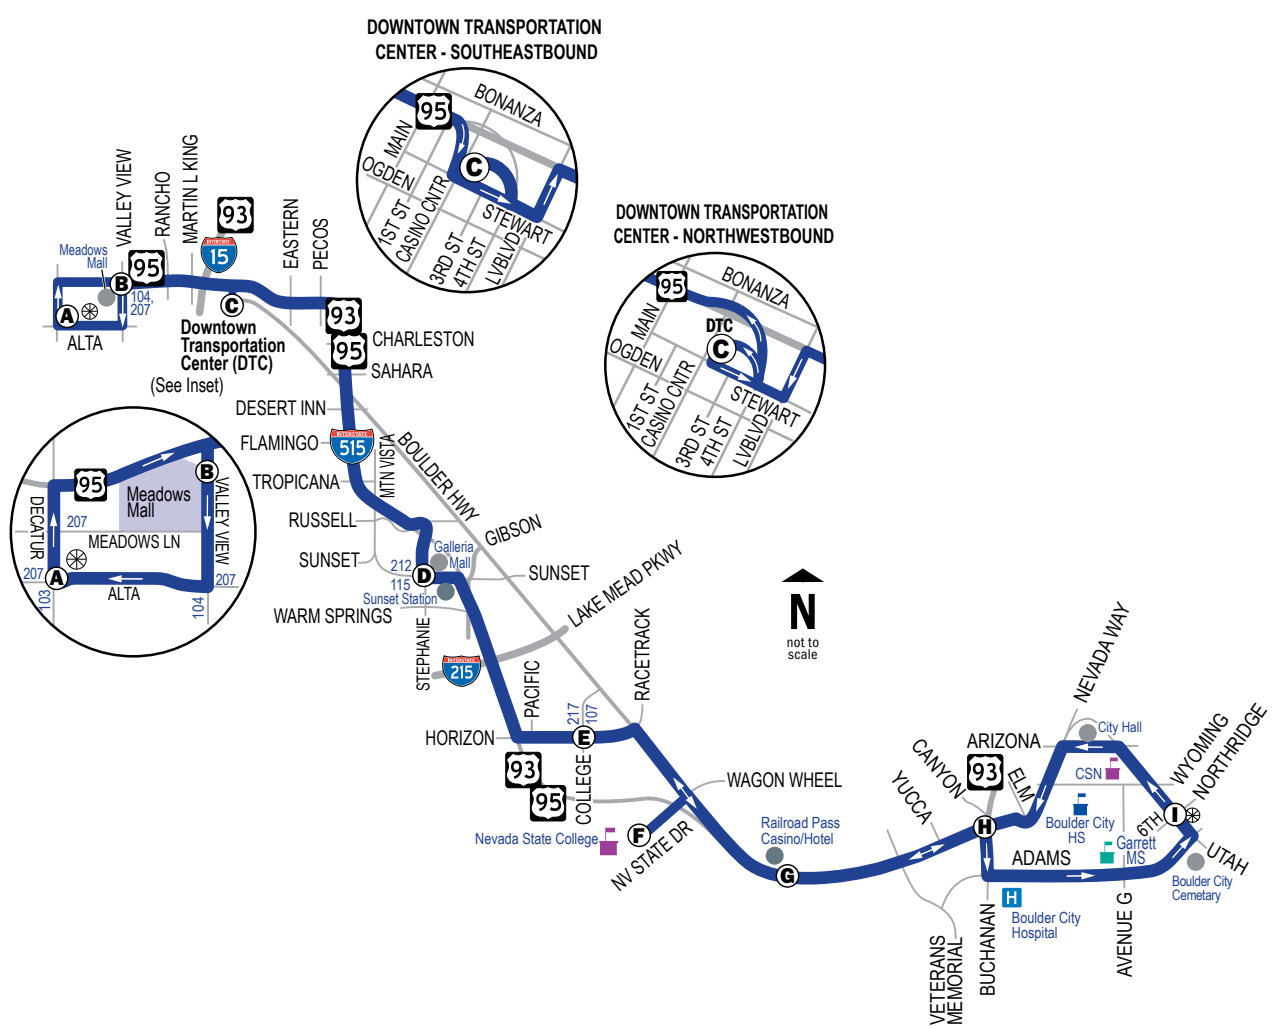

402 Northwestbound Seven Days a Week

UTAH / NORTHRIDGE (Del Prado Park) (I)	NEVADA HWY / ELM (H)	RAILROAD PASS (G)	NEVADA STATE COLLEGE (F)	HORIZON / COLLEGE (E)	GALLERIA MALL (On Stephanie) (D)	DTC (C)	VALLEY VIEW / MEADOWS MALL (B)	DECATUR / ALTA (A)
5:21	5:26	5:34	5:40	5:50	6:05	6:25	6:33	6:36
6:20	6:25	6:34	6:40	6:50	7:05	7:25	7:33	7:36
7:20	7:25	7:34	7:40	7:50	8:05	8:25	8:33	8:36
8:20	8:25	8:34	8:40	8:50	9:05	9:25	9:33	9:36
9:19	9:25	9:34	9:40	9:51	10:06	10:26	10:34	10:37
10:19	10:25	10:34	10:40	10:51	11:06	11:26	11:34	11:37
11:19	11:25	11:34	11:40	11:51	12:06	12:26	12:34	12:37
12:19	12:25	12:34	12:40	12:51	1:06	1:26	1:34	1:37
1:19	1:25	1:34	1:40	1:52	2:07	2:28	2:37	2:40
2:19	2:25	2:34	2:40	2:52	3:07	3:28	3:37	3:40
3:19	3:25	3:34	3:40	3:52	4:07	4:28	4:37	4:40
4:19	4:25	4:34	4:40	4:52	5:07	5:28	5:37	5:40
5:19	5:25	5:34	5:40	5:52	6:07	6:28	6:37	6:40
6:21	6:26	6:35	6:41	6:51	7:06	7:27	7:35	7:38
7:21	7:26	7:35	7:41	7:51	8:06	8:27	8:35	8:38
8:21	8:26	8:35	8:41	8:51	9:06	9:27	9:35	9:38
9:21	9:26	9:35	9:41	9:51	10:06	10:27	▪	▪

The stop and layover for the trips below is located on College Drive, north of Horizon, at the same layover location as Route 107. During all other trips the stops are located on Horizon Drive east and west of the College Drive intersection.

Schedule Times: AM Times in REGULAR PM Times in BOLD ▪ NO SERVICE

Everyday | Crosstown Connector/Boulder City 402

NOTE: Between Decatur and Horizon/Pacific Route 402 will only stop at the following locations:

SOUTHEASTBOUND

- DECATUR/ALTA
- DECATUR/MEADOWS LN.
- DOWNTOWN TRANSPORTATION CENTER (DTC)
- GALLERIA MALL
- SUNSET STATION
- SUNSET/MARKS ST.

NORTHWESTBOUND

- SUNSET/MARKS ST.
- SUNSET STATION
- GALLERIA MALL
- DOWNTOWN TRANSPORTATION CENTER (DTC)
- VALLEY VIEW / MEADOWS MALL
- VALLEY VIEW / MEADOWS LN.
- ALTA/VALLEY VIEW
- DECATUR/ALTA