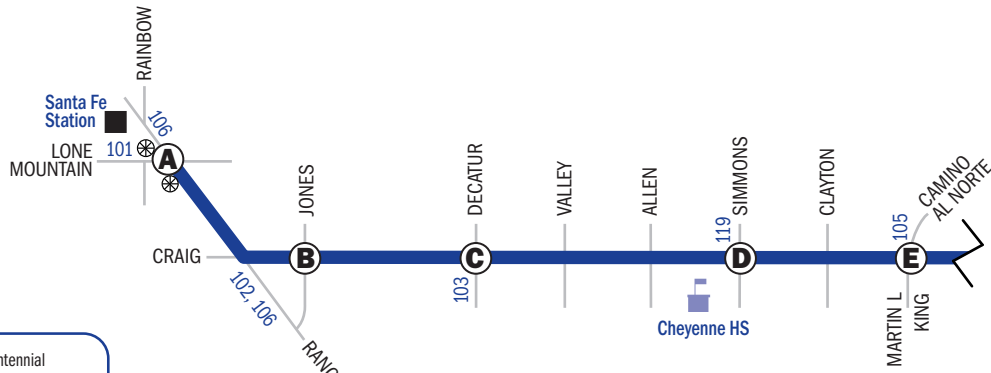

A	B	C	D	E	F	G	H	I	J	
LONE MOUNTAIN / RANCHO	JONES	DECATUR	SIMMONS	MARTIN L. KING (Camino Al Norte)	NORTH 5TH	LOSEE	PECOS	LAMB	LAS VEGAS BLVD / CRAIG	CONTINUES AS ROUTE
1:40	1:45	1:49	1:54	1:59	2:04	2:08	2:13	2:16	2:22	
2:10	2:15	2:19	2:24	2:29	2:34	2:38	2:43	2:46	2:52	
2:40	2:45	2:49	2:54	2:59	3:04	3:08	3:13	3:16	3:22	
3:10	3:15	3:19	3:24	3:29	3:34	3:38	3:43	3:46	3:52	
3:40	3:45	3:49	3:54	3:59	4:04	4:08	4:13	4:16	4:22	
4:11	4:16	4:20	4:25	4:30	4:35	4:39	4:44	4:47	4:53	
4:41	4:46	4:50	4:55	5:00	5:05	5:09	5:14	5:17	5:23	
5:11	5:16	5:20	5:25	5:30	5:35	5:39	5:44	5:47	5:53	
5:41	5:45	5:49	5:54	5:59	6:03	6:07	6:11	6:14	6:20	
6:11	6:15	6:18	6:23	6:27	6:31	6:35	6:39	6:42	6:47	
6:41	6:45	6:48	6:53	6:57	7:01	7:05	7:09	7:12	7:17	
7:23	7:27	7:30	7:34	7:38	7:42	7:46	7:50	7:53	7:57	115
8:23	8:27	8:30	8:34	8:38	8:42	8:46	8:50	8:53	8:57	115
9:23	9:27	9:30	9:34	9:38	9:42	9:46	9:49	9:51	9:55	115
10:23	10:27	10:30	10:34	10:38	10:42	10:46	10:49	10:51	10:56	
11:23	11:27	11:30	11:34	11:38	11:42	11:46	11:49	11:51	11:55	115
12:15	12:19	12:22	12:26	12:30	■	■	■	■	■	

Schedule Times: AM Times in REGULAR PM Times in BOLD
■ NO SERVICE

- ⊗ Layover
- Ⓐ Time Point
- 000 Route Transfer
- Community/Casino/Retail
- ⋏ Route Map Continues
- CX Centennial Express
- SDX Strip & Downtown Express
- WAX Westcliff Airport Express

219