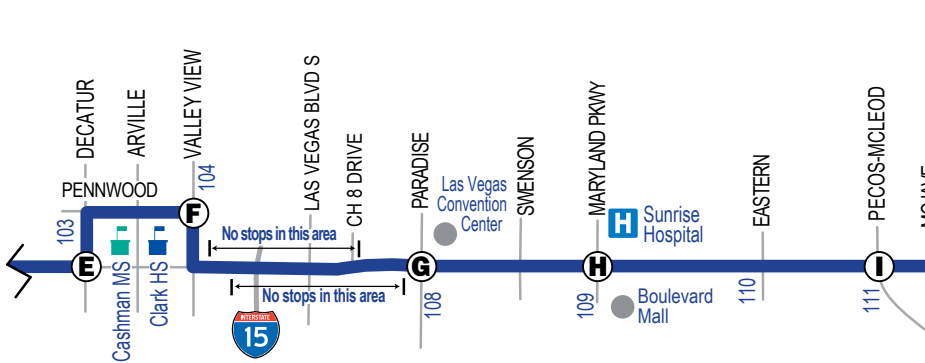

213 Southbound / Westbound Weekdays

①	②	③	④	⑤	⑥	⑦	⑧	⑨	⑩	⑪	⑫	⑬	⑭	⑮	⑯
2:17	2:23	2:31	2:41	2:48	2:59	3:07	3:17	3:23	3:31	3:39	3:47	3:54	■	4:03	
2:47	2:53	3:01	3:11	3:18	3:29	3:37	3:47	3:53	4:01	4:09	4:17	4:24	4:34	■	
3:17	3:23	3:31	3:41	3:48	3:59	4:07	4:17	4:23	4:31	4:39	4:47	4:54	■	5:03	
3:47	3:53	4:01	4:11	4:18	4:29	4:37	4:47	4:53	5:01	5:09	5:17	5:24	5:34	■	
4:17	4:23	4:31	4:40	4:46	4:56	5:03	5:13	5:20	5:28	5:36	5:44	5:50	■	5:59	
4:47	4:53	5:01	5:10	5:16	5:26	5:33	5:43	5:50	5:58	6:06	6:14	6:20	6:30	■	
5:17	5:23	5:31	5:40	5:46	5:56	6:03	6:12	6:18	6:25	6:33	6:40	6:46	6:55	■	
5:47	5:52	6:00	6:08	6:14	6:24	6:30	6:39	6:44	6:51	6:57	7:03	7:09	7:18	■	
6:17	6:22	6:30	6:38	6:44	6:54	7:00	7:09	7:14	7:21	7:27	7:33	7:39	7:48	■	
6:57	7:02	7:08	7:16	7:21	7:30	7:36	7:44	7:49	7:56	8:02	8:08	8:14	8:23	■	
7:37	7:42	7:48	7:56	8:01	8:10	8:16	8:24	8:29	8:36	8:42	8:48	8:54	9:03	■	
8:22	8:26	8:32	8:39	8:44	8:53	8:59	9:07	9:11	9:18	9:24	9:30	9:36	9:44	■	
9:02	9:06	9:12	9:19	9:24	9:33	9:39	9:47	9:51	9:58	10:04	10:10	10:16	10:24	■	
9:42	9:46	9:52	9:58	10:03	10:11	10:16	10:23	10:27	10:34	10:40	10:46	10:51	10:59	■	
10:35	10:39	10:45	10:51	10:56	11:04	11:09	11:16	11:20	11:27	11:33	11:39	11:44	11:52	■	
11:35	11:38	11:43	11:48	11:53	12:01	12:05	12:11	12:15	12:22	12:28	12:33	12:38	12:45	■	
12:35	12:38	12:43	12:48	12:52	12:59	1:03	1:09	1:13	1:20	1:25	1:30	1:35	1:42	■	

Schedule Times: AM Times in REGULAR PM Times in BOLD ■ NO SERVICE