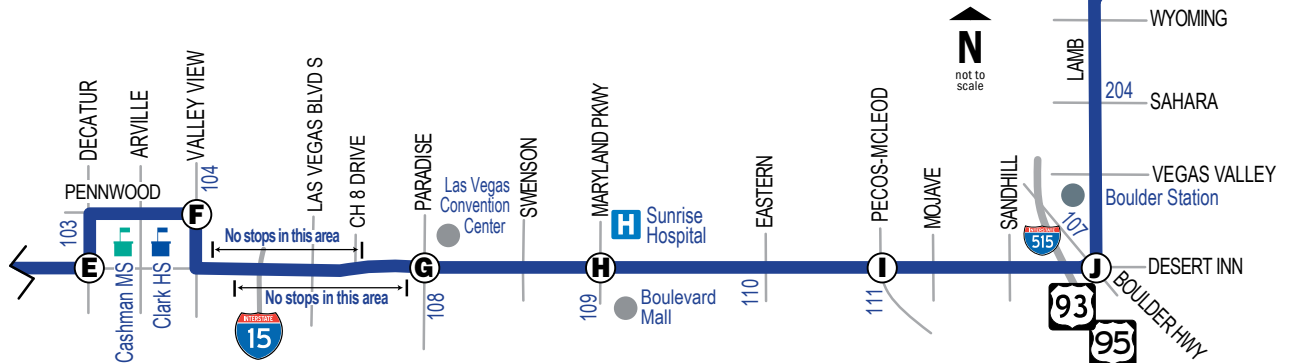

Schedule Times: AM Times in REGULAR PM Times in BOLD ■ NO SERVICE