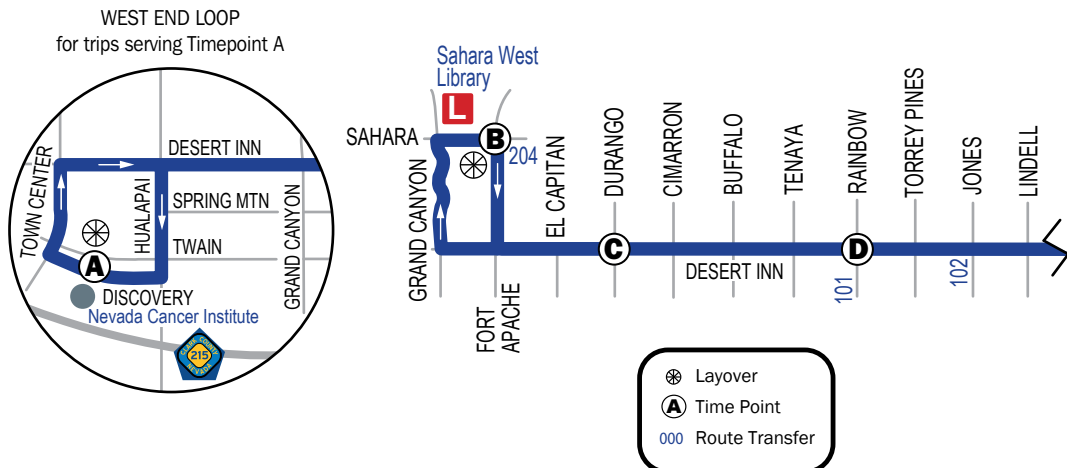

Schedule Times: AM Times in REGULAR PM Times in BOLD ■ NO SERVICE