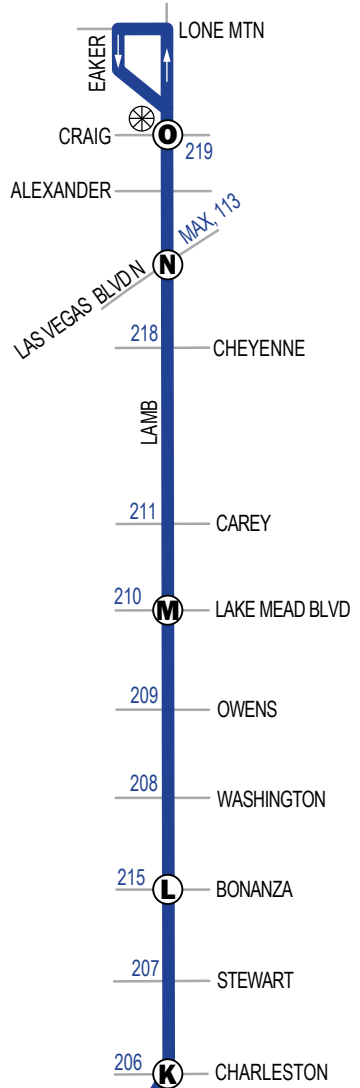

Schedule Times: AM Times in REGULAR PM Times in BOLD ■ NO SERVICE