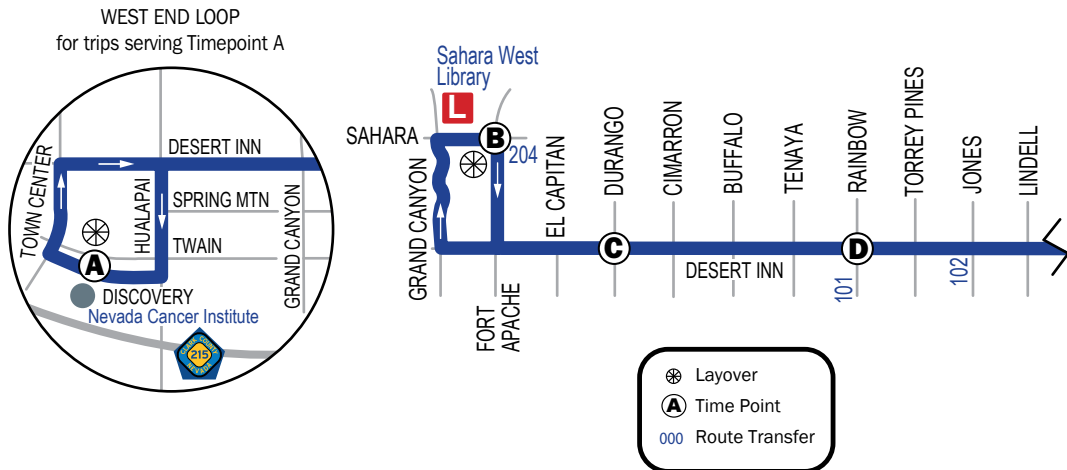

Schedule Times: AM Times in REGULAR PM Times in BOLD ▪ NO SERVICE