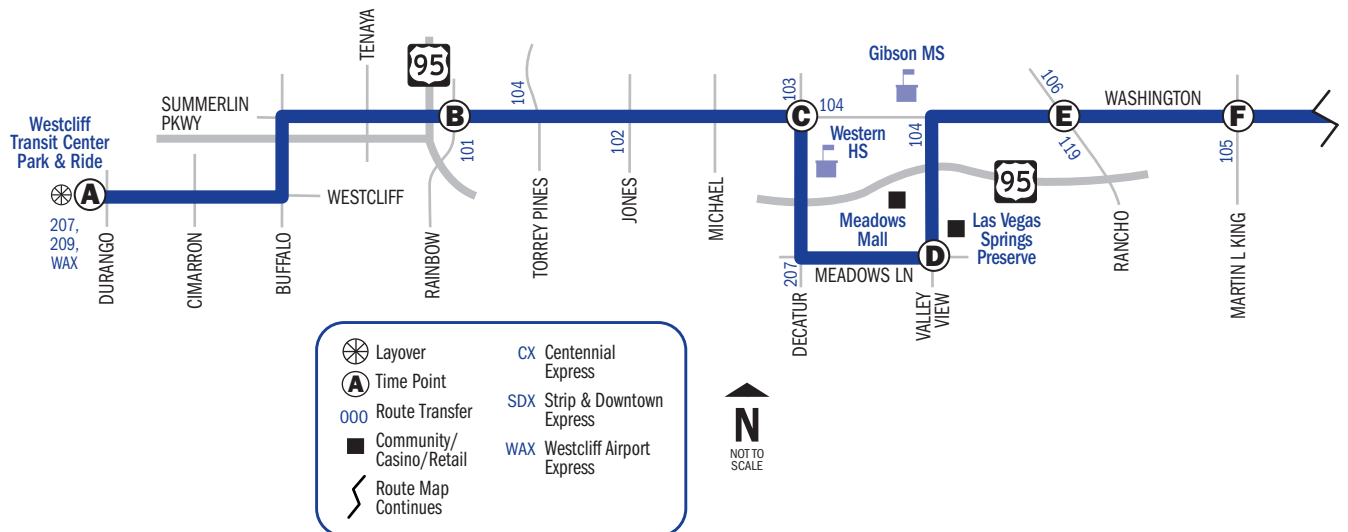

WESTCLIFF TRANSIT CENTER PARK & RIDE (A)	RAINBOW (B)	DECATUR (C)	VALLEY VIEW / MEADOWS LANE (D)	RANCHO (E)	MARTIN L. KING (F)	BONNEVILLE TRANSIT CENTER (BTC) (G)	MARYLAND PKWY / BONANZA (H)	PECOS (I)	WASHINGTON / NELLIS (J)	BONANZA / HOLLYWOOD (K)	BONANZA / NELLIS (L)	CONTINUES AS ROUTE ▼
2:33	2:43	2:52	2:58	3:05	3:09	3:22	3:34	3:44	3:51	3:59	4:03	
3:05	3:15	3:24	3:30	3:37	3:41	3:54	4:06	4:16	4:23	4:31	4:35	
3:37	3:47	3:56	4:02	4:09	4:13	4:26	4:38	4:48	4:55	5:03	5:07	
4:09	4:19	4:28	4:34	4:41	4:45	4:58	5:10	5:20	5:27	5:35	5:39	
4:41	4:51	5:00	5:06	5:13	5:17	5:30	5:42	5:52	5:59	6:07	6:11	
5:13	5:23	5:32	5:38	5:45	5:49	6:02	6:14	6:24	6:31	6:39	6:43	
5:46	5:55	6:04	6:10	6:17	6:21	6:33	6:45	6:55	7:02	7:09	7:13	215
6:20	6:29	6:38	6:44	6:51	6:55	7:07	7:19	7:29	7:36	7:43	7:47	215
7:15	7:24	7:32	7:38	7:44	7:48	8:00	8:11	8:20	8:27	8:34	8:38	

208 East End Evening Routing (see inset map):

8:09	8:18	8:25	8:30	8:36	8:39	8:51	9:02	9:11	9:17	9:20	215
9:09	9:18	9:25	9:30	9:36	9:39	9:51	10:02	10:11	10:17	10:20	215
10:09	10:17	10:24	10:29	10:35	10:38	10:49	11:00	11:08	11:14	11:17	215
11:05	11:13	11:19	11:24	11:30	11:33	11:44	11:54	12:02	12:07	12:10	215
12:01	12:09	12:14	12:19	12:24	12:27	12:37	12:47	12:55	1:00		

Schedule Times: AM Times in REGULAR PM Times in BOLD

■ NO SERVICE

NOTE: For transit service to the Washington and Cimarron area, please use Route 209.

Weekend Map