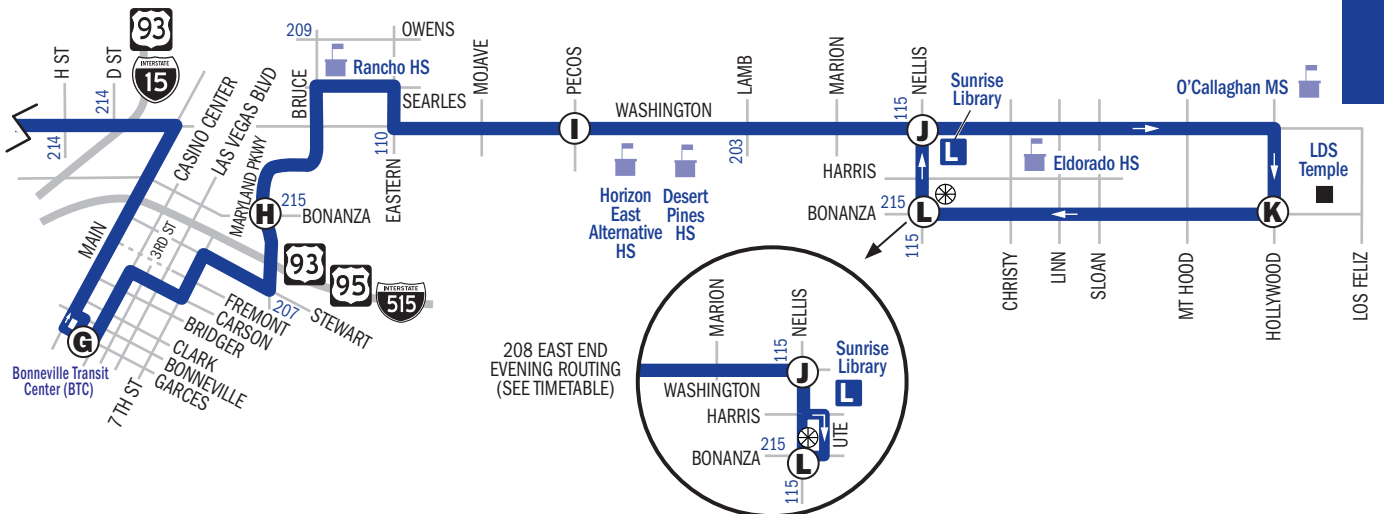

L	J	I	H	G	F	E	D	C	B	A
	BONANZA / NELLIS	WASHINGTON / NELLIS	PECOS	MARYLAND PKWY / BONANZA	BONNEVILLE TRANSIT CENTER (BTC) (On Casino Center)	MARTIN L. KING	RANCHO	MEADOWS LN AT MEADOWS MALL	DECATUR	RAINBOW	WESTCLIFF TRANSIT CENTER PARK & RIDE
4:14	4:17	4:25	4:35	4:48	5:01	5:06	5:12	5:18	5:26	5:35	
4:47	4:50	4:58	5:08	5:21	5:34	5:39	5:45	5:51	5:59	6:08	
5:20	5:23	5:31	5:41	5:54	6:07	6:12	6:18	6:23	6:30	6:39	
5:50	5:53	6:01	6:10	6:22	6:34	6:39	6:45	6:50	6:57	7:06	
6:22	6:25	6:33	6:42	6:54	7:06	7:11	7:17	7:22	7:29	7:38	
6:54	6:57	7:05	7:14	7:26	7:38	7:43	7:49	7:54	8:01	8:10	
7:48	7:51	7:58	8:07	8:18	8:30	8:34	8:40	8:45	8:52	9:01	
8:48	8:51	8:58	9:07	9:18	9:30	9:34	9:39	9:44	9:51	10:00	

208 East End Evening Routing (see inset map):

9:48	9:51	9:58	10:06	10:17	10:29	10:33	10:38	10:43	10:49	10:58
10:48	10:51	10:57	11:05	11:15	11:26	11:30	11:35	11:39	11:45	11:53
11:48	11:50	11:56	12:04	12:14	12:25	12:28	12:33	12:37	12:42	12:50

Schedule Times: AM Times in REGULAR PM Times in **BOLD**

■ NO SERVICE

Weekend Map