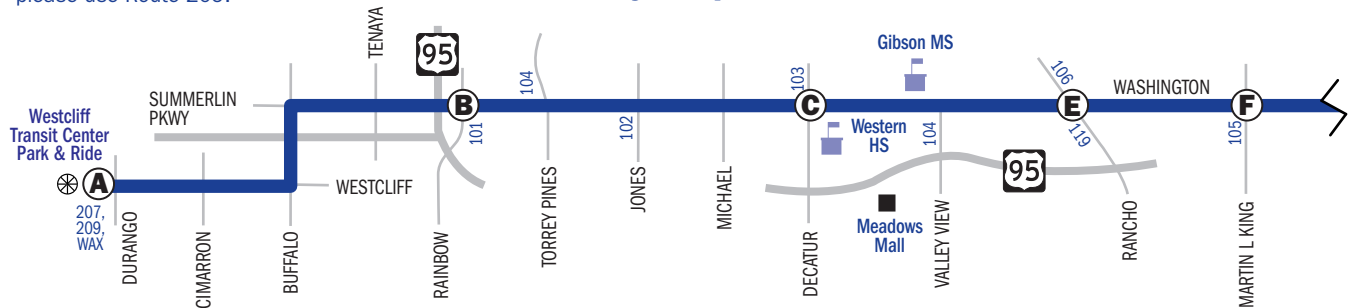

208 East End Evening Routing (see inset map):

8:09	8:18	8:26	8:31	8:35	8:47	8:58	9:07	9:14	9:17	215
9:09	9:18	9:25	9:30	9:34	9:46	9:57	10:06	10:13	10:16	215
10:09	10:18	10:25	10:30	10:33	10:44	10:55	11:04	11:10	11:13	215
11:05	11:14	11:21	11:25	11:28	11:39	11:49	11:57	12:03	12:06	215
12:01	12:09	12:15	12:19	12:22	12:32	12:42	12:50	12:55		

Schedule Times: AM Times in REGULAR PM Times in BOLD

■ NO SERVICE

NOTE: For transit service to the Washington and Cimarron area, please use Route 209.

208

Weekday Map

- Layover
- Time Point
- Route Transfer
- Community/Casino/Retail
- Route Map Continues
- CX Centennial Express
- SDX Strip & Downtown Express
- WAX Westcliff Airport Express

208 Westbound Weekdays

(L)	BONANZA / NELLIS	4:49	4:56	5:05	5:15	5:26	5:30	5:35	5:41	5:50
(J)	WASHINGTON / NELLIS	5:16	5:24	5:33	5:44	5:56	6:01	6:06	6:13	6:22
(I)	PECOS	5:46	5:55	6:05	6:17	6:29	6:35	6:41	6:48	6:57
(H)	MARYLAND PKWY / BONANZA	6:20	6:23	6:32	6:42	6:54	7:06	7:12	7:18	7:25
(G)	BONNEVILLE TRANSIT CENTER (BTC) (On Casino Center)	6:55	6:58	7:07	7:17	7:29	7:41	7:47	7:53	8:00
(F)	MARTIN L. KING	7:31	7:34	7:43	7:53	8:06	8:19	8:24	8:30	8:37
(E)	RANCHO	8:08	8:11	8:20	8:30	8:43	8:56	9:01	9:06	9:13
(D)	MEADOWS LN AT MEADOWS MALL	8:45	8:48	8:56	9:06	9:19	9:32	9:37	9:42	9:49
(C)	DECATUR	9:22	9:25	9:33	9:43	9:56	10:09	10:14	10:19	10:26
(B)	RAINBOW	9:59	10:02	10:10	10:20	10:33	10:46	10:51	10:56	11:03
(A)	WESTCLIFF TRANSIT CENTER PARK & RIDE	10:36	10:39	10:47	10:57	11:10	11:23	11:28	11:33	11:40
		11:13	11:16	11:24	11:34	11:47	12:00 12:05		12:11 12:18 12:28	
		11:50	11:53	12:01 12:11 12:24 12:37 12:42				12:48 12:55 1:05		
		12:24 12:28 12:36 12:46 12:59 1:13 1:18						1:25 1:33 1:43		
		12:57 1:01 1:10 1:21 1:35 1:49 1:54						2:02 2:11 2:21		
		1:34 1:38 1:47 1:58 2:12 2:26 2:31						2:39 2:48 2:58		
		2:08 2:12 2:22 2:33 2:47 3:01 3:07						3:14 3:22 3:32		
		2:42 2:46 2:56 3:07 3:21 3:35 3:41						3:48 3:56 4:06		