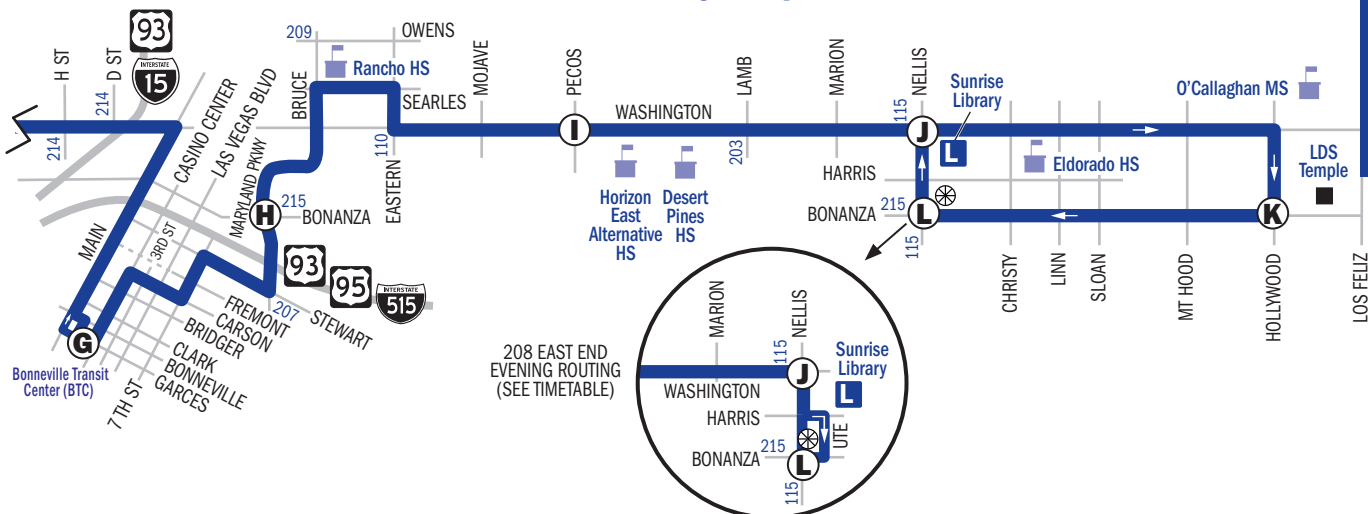

(L)	BONANZA / NELLIS	3:16	3:20	3:29	3:39	3:53	4:07	4:13	4:19	4:27	4:37
(J)	WASHINGTON / NELLIS	3:50	3:54	4:03	4:13	4:27	4:41	4:47	4:53	5:01	5:11
(I)	PECOS	4:24	4:28	4:37	4:47	5:01	5:15	5:21	5:27	5:35	5:45
(H)	MARYLAND PKWY / BONANZA	4:58	5:02	5:11	5:21	5:35	5:48	5:54	6:00	6:08	6:18
(G)	BONNEVILLE TRANSIT CENTER (BTC) (On Casino Center)	5:32	5:35	5:43	5:53	6:06	6:19	6:24	6:29	6:37	6:46
(F)	MARTIN L. KING	6:05	6:08	6:16	6:26	6:39	6:52	6:57	7:02	7:10	7:19
(E)	RANCHO	6:51	6:54	7:02	7:11	7:23	7:35	7:40	7:45	7:52	8:01
(D)	MEADOWS LN AT MEADOWS MALL	7:51	7:54	8:01	8:10	8:21	8:33	8:38	8:43	8:50	8:59
(C)	DECATUR	8:51	8:54	9:01	9:10	9:21	9:33	9:37	9:42	9:49	9:58
(B)	RAINBOW										
(A)	WESTCLIFF TRANSIT CENTER PARK & RIDE										

208 East End Evening Routing (see inset map):

9:51	9:54	10:00	10:08	10:19	10:30	10:34	10:39	10:45	10:53
10:51	10:54	11:00	11:08	11:18	11:29	11:32	11:36	11:42	11:50
11:48	11:51	11:56	12:04	12:14	12:25	12:28	12:32	12:37	12:45

Schedule Times: AM Times in REGULAR PM Times in **BOLD**
■ NO SERVICE

Weekday Map