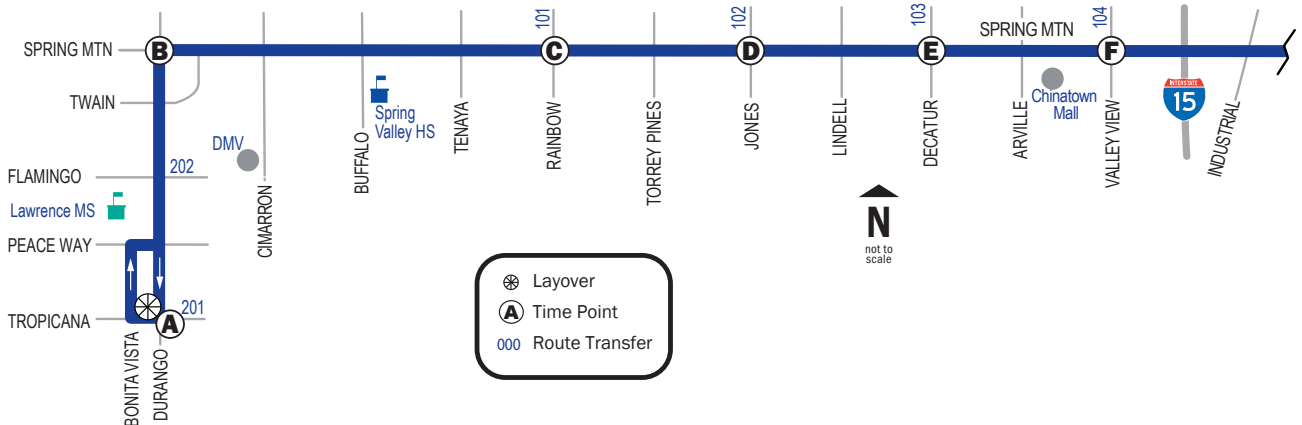

203 Spring Mountain/Twain | Weekdays

203

203 Eastbound Weekdays

A	B	C	D	E	F	G	H	I	J	K
DURANGO / TROPICANA	SPRING MOUNTAIN / DURANGO	RAINBOW	JONES	DECATUR	VALLEY VIEW	LAS VEGAS BLVD	MARYLAND PARKWAY	SPENCER / FLAMINGO	EASTERN	FLAMINGO / PECOS
4:42	4:50	4:55	4:58	5:02	5:06	5:13	5:23	5:28	5:32	5:36
5:29	5:35	5:41	5:44	5:48	5:53	6:00	6:11	6:16	6:20	6:24
5:59	6:05	6:11	6:14	6:18	6:23	6:30	6:41	6:46	6:50	6:54
6:27	6:34	6:41	6:45	6:50	6:56	7:03	7:16	7:22	7:26	7:30
6:57	7:04	7:11	7:15	7:20	7:27	7:35	7:48	7:54	7:58	8:02
7:27	7:34	7:41	7:45	7:50	7:57	8:05	8:18	8:24	8:28	8:32
7:57	8:04	8:11	8:15	8:20	8:27	8:35	8:48	8:54	8:58	9:02
8:27	8:34	8:41	8:45	8:50	8:57	9:05	9:18	9:24	9:28	9:32
8:57	9:04	9:11	9:15	9:20	9:27	9:35	9:48	9:54	9:58	10:02
9:27	9:34	9:41	9:45	9:50	9:57	10:05	10:18	10:24	10:28	10:32
9:57	10:04	10:11	10:15	10:20	10:27	10:35	10:48	10:54	10:58	11:02
10:27	10:34	10:41	10:45	10:50	10:57	11:05	11:18	11:24	11:28	11:32
10:57	11:04	11:11	11:15	11:20	11:27	11:35	11:48	11:54	11:58	12:02
11:27	11:34	11:41	11:45	11:50	11:57	12:05	12:18	12:24	12:28	12:32
11:57	12:04	12:13	12:17	12:22	12:29	12:37	12:50	12:56	1:00	1:05
12:27	12:34	12:43	12:47	12:52	12:59	1:07	1:20	1:26	1:30	1:35
12:57	1:04	1:13	1:17	1:22	1:29	1:37	1:50	1:56	2:00	2:05
1:27	1:34	1:43	1:47	1:52	1:59	2:08	2:22	2:28	2:32	2:37

Schedule Times: AM Times in REGULAR PM Times in BOLD

■ NO SERVICE

NOTE: ■ Trip uses special routing at the west end. After layover, buses will travel west (right) on Tropicana, north (right) on El Capitan, east (right) on Peace Way, north (left) on Durango, back on route.

Schedule Times: AM Times in REGULAR PM Times in BOLD

NOTE: Trip uses special routing at the west end. After layover, buses will travel west (right) on Tropicana, north (right) on El Capitan, east (right) on Peace Way, north (left) on Durango, back on route.