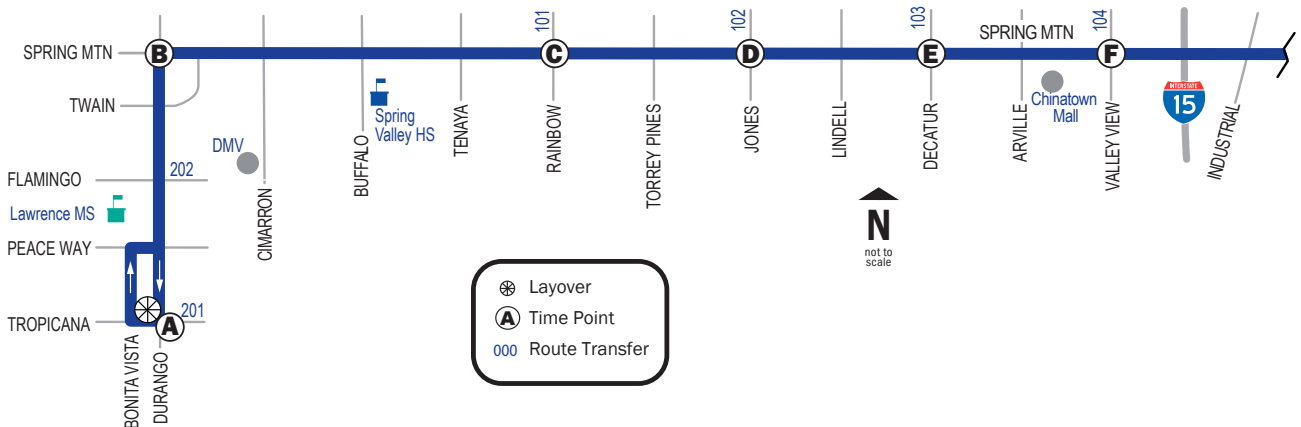

A	B	C	D	E	F	G	H	I	J	K
	DURANGO / TROPICANA	SPRING MOUNTAIN / DURANGO	RAINBOW	JONES	DECATUR	VALLEY VIEW	LAS VEGAS BLVD	MARYLAND PARKWAY	SPENCER / FLAMINGO	EASTERN	FLAMINGO / PECOS
2:42	2:49	2:57	3:01	3:06	3:13	3:21	3:34	3:39	3:43	3:48	
3:12	3:19	3:27	3:31	3:36	3:43	3:51	4:04	4:09	4:13	4:18	
3:42	3:49	3:57	4:01	4:06	4:13	4:21	4:34	4:39	4:43	4:48	
4:12	4:19	4:27	4:31	4:36	4:43	4:51	5:04	5:09	5:13	5:18	
4:42	4:49	4:57	5:01	5:06	5:13	5:21	5:34	5:39	5:43	5:48	
5:12	5:19	5:27	5:31	5:36	5:43	5:51	6:04	6:09	6:13	6:18	
5:42	5:49	5:56	6:00	6:05	6:11	6:19	6:31	6:36	6:40	6:45	
6:12	6:18	6:25	6:28	6:33	6:38	6:46	6:58	7:03	7:07	7:12	
6:42	6:48	6:55	6:58	7:03	7:08	7:16	7:28	7:33	7:37	7:42	
7:14	7:20	7:27	7:30	7:35	7:40	7:48	8:00	8:05	8:09	8:14	
7:59	8:05	8:12	8:15	8:20	8:25	8:33	8:45	8:50	8:54	8:59	
8:42	8:51	8:58	9:01	9:06	9:11	9:19	9:31	9:36	9:40	9:45	
9:27	9:36	9:43	9:46	9:51	9:56	10:04	10:16	10:21	10:25	10:30	
10:09	10:17	10:23	10:26	10:30	10:34	10:41	10:51	10:56	11:00	11:04	
11:09	11:17	11:23	11:26	11:30	11:34	11:41	11:51	11:56	12:00	12:04	
12:10	12:18	12:24	12:27	12:31	12:35	12:42	12:52	12:57	1:01	1:05	
1:10	1:18	1:24	1:27	1:31	1:35	1:42	1:52	1:57	2:01	2:05	

Schedule Times: AM Times in REGULAR PM Times in BOLD

NOTE: Trip uses special routing at the west end. After layover, buses will travel west (right) on Tropicana, north (right) on El Capitan, east (right) on Peace Way, north (left) on Durango, back on route.