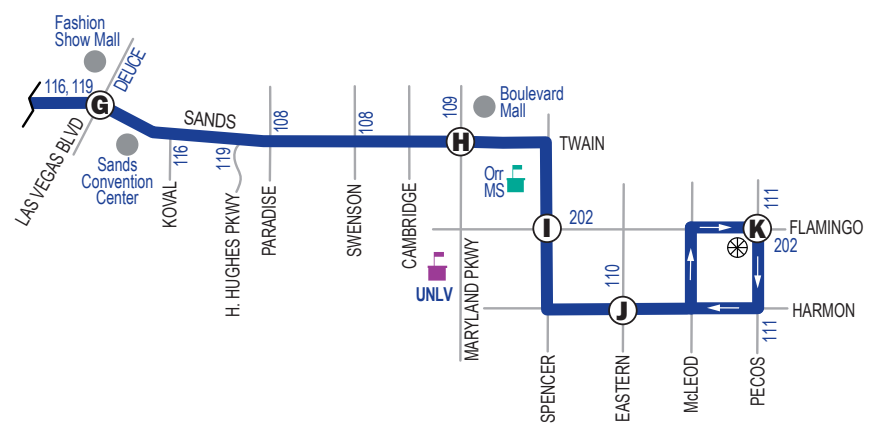

FLAMINGO / PECOS (K)	EASTERN (J)	SPENCER / FLAMINGO (I)	MARYLAND PARKWAY (H)	LAS VEGAS BLVD (G)	VALLEY VIEW (F)	DECATUR (E)	JONES (D)	RAINBOW (C)	DURANGO / SPRING MOUNTAIN (B)	DURANGO / TROPICANA (A)
2:13	2:19	2:24	2:32	2:48	2:54	3:01	3:06	3:11	3:17	3:21
2:45	2:51	2:56	3:04	3:20	3:26	3:33	3:38	3:43	3:49	3:53
3:17	3:23	3:28	3:36	3:52	3:58	4:05	4:10	4:15	4:21	4:25
3:47	3:53	3:58	4:06	4:22	4:28	4:35	4:40	4:45	4:51	4:55
4:17	4:23	4:28	4:36	4:52	4:58	5:05	5:10	5:15	5:21	5:25
4:47	4:53	4:58	5:06	5:22	5:28	5:35	5:40	5:45	5:51	5:55
5:19	5:25	5:29	5:37	5:52	5:57	6:03	6:08	6:12	6:18	6:22
5:51	5:57	6:01	6:09	6:24	6:29	6:35	6:40	6:44	6:50	6:54
6:21	6:27	6:31	6:39	6:53	6:58	7:04	7:08	7:12	7:18	7:22
6:51	6:57	7:01	7:09	7:23	7:28	7:34	7:38	7:42	7:48	7:52
7:38	7:44	7:48	7:55	8:08	8:13	8:18	8:22	8:26	8:31	8:35
8:21	8:27	8:31	8:38	8:51	8:56	9:01	9:05	9:09	9:14	9:18
9:06	9:12	9:16	9:23	9:36	9:41	9:46	9:50	9:53	9:58	10:02
9:52	9:58	10:02	10:09	10:22	10:27	10:32	10:36	10:39	10:44	10:48
10:36	10:42	10:46	10:53	11:06	11:10	11:14	11:17	11:20	11:25	11:29
11:11	11:17	11:21	11:28	11:41	11:45	11:49	11:52	11:55	12:00	12:04
12:12	12:18	12:22	12:28	12:40	12:43	12:47	12:50	12:53	12:58	1:02
1:12	1:18	1:22	1:28	1:40	1:43	1:47	1:50	1:53	■	■

Schedule Times: AM Times in REGULAR PM Times in **BOLD**
■ NO SERVICE