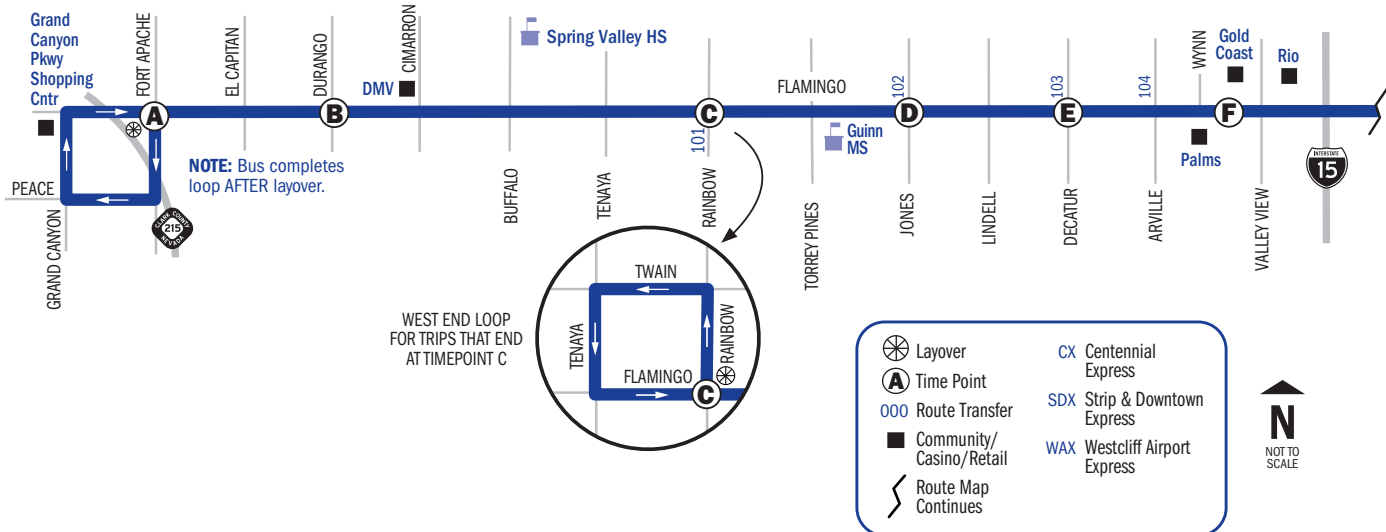

L	K	J	I	H	G	F	E	D	C	B	A
	HARMON / BOULDER HWY	NELLIS	PECOS	EASTERN	MARYLAND PARKWAY	LAS VEGAS BLVD	VALLEYVIEW	DECATUR	JONES	RAINBOW	DURANGO	FORT APACHE / FLAMINGO
8:50	8:58	9:09	9:14	9:21	9:35	9:40	9:45	9:49	9:53			
9:05	9:13	9:24	9:29	9:36	9:50	9:55	10:00	10:04	10:08	10:15	10:18	
9:20	9:28	9:39	9:44	9:51	10:05	10:10	10:15	10:19	10:23			
9:35	9:43	9:54	9:59	10:06	10:20	10:25	10:30	10:34	10:38	10:45	10:48	
9:50	9:58	10:09	10:14	10:21	10:35	10:40	10:45	10:49	10:53			
10:05	10:13	10:24	10:29	10:36	10:50	10:55	11:00	11:04	11:08	11:15	11:18	
10:20	10:28	10:39	10:44	10:51	11:05	11:10	11:15	11:19	11:23			
10:35	10:43	10:54	10:59	11:07	11:21	11:26	11:32	11:36	11:40	11:48	11:51	
10:46	10:54	11:05	11:10	11:18	11:32	11:37	11:43	11:47	11:51			
10:59	11:07	11:18	11:23	11:31	11:45	11:50	11:56	12:00	12:04	12:12	12:15	
11:13	11:21	11:32	11:37	11:45	11:59	12:04	12:10	12:14	12:18			
11:28	11:36	11:47	11:52	12:00	12:14	12:19	12:25	12:29	12:33	12:41	12:44	
11:43	11:51	12:02	12:07	12:15	12:29	12:34	12:40	12:44	12:48			
11:56	12:04	12:15	12:20	12:28	12:44	12:50	12:56	1:00	1:05	1:13	1:16	
12:11	12:19	12:30	12:35	12:43	12:59	1:05	1:11	1:15	1:20			
12:26	12:34	12:45	12:50	12:58	1:14	1:20	1:26	1:30	1:35	1:43	1:46	
12:41	12:49	1:00	1:05	1:13	1:29	1:35	1:41	1:45	1:50			
12:56	1:04	1:15	1:20	1:28	1:44	1:50	1:56	2:00	2:05	2:13	2:16	
1:09	1:17	1:28	1:33	1:42	1:59	2:05	2:11	2:15	2:20			
1:24	1:32	1:43	1:48	1:57	2:14	2:20	2:26	2:30	2:35	2:43	2:47	

Schedule Times: AM Times in REGULAR PM Times in BOLD
■ NO SERVICE

202