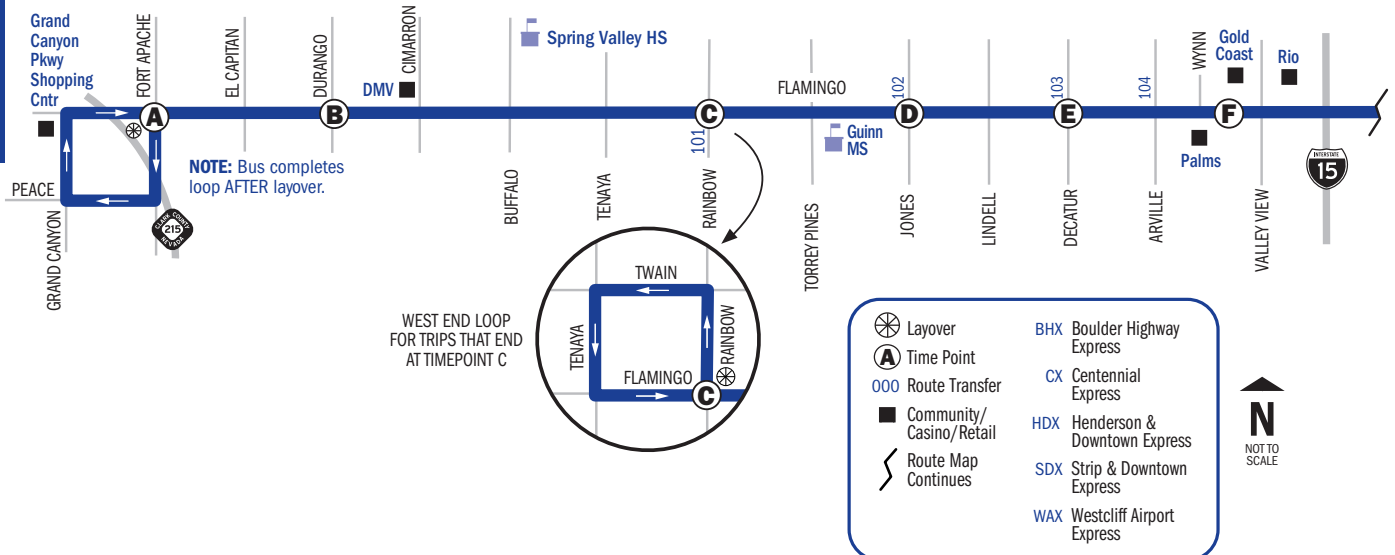

Schedule Times: AM Times in REGULAR PM Times in BOLD
■ NO SERVICE

NOTE: ■ Trip begins at the stop on eastbound Flamingo east of Fort Apache four minutes earlier than time shown.