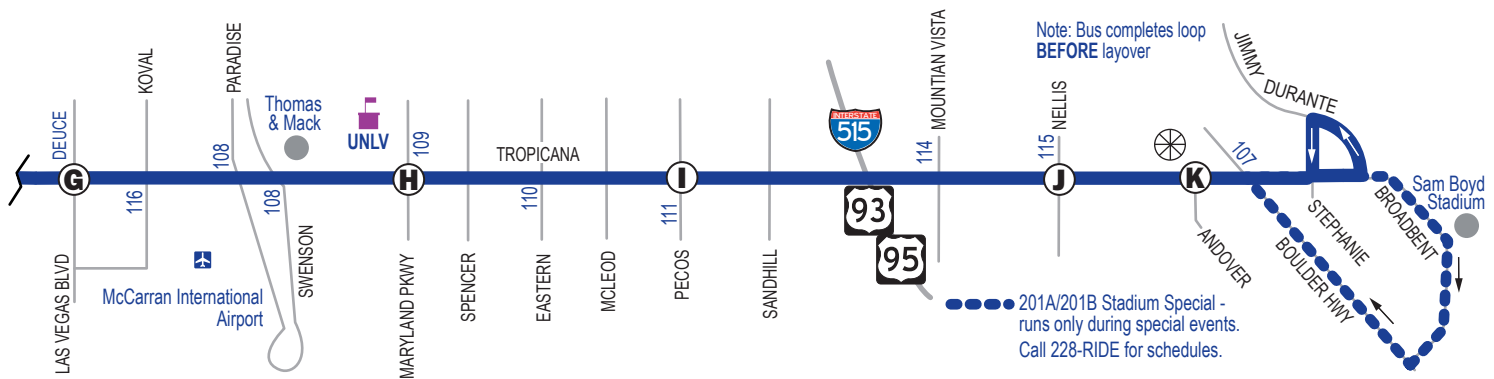

**LOOKING FOR A FAST EAST/WEST CONNECTION?**  
 Try Route 213 to travel from Valley View in the west to Paradise in the east in just eight minutes via the Desert Inn Superarterial.

## Westbound | Weekdays

(K)	(J)	(I)	(H)	(G)	(F)	(E)	(D)	(C)	(B)	(A)
2:02	2:04	2:10	2:19	2:28	2:37	2:40	2:43	•	2:47	2:56
3:02	3:04	3:10	3:19	3:28	3:37	3:40	3:43	•	3:47	3:56
4:01	4:04	4:10	4:19	4:29	4:39	4:42	4:45	•	4:49	4:59
4:40	4:43	4:51	5:01	5:11	5:21	5:24	5:27	•	5:31	5:42
5:05	5:08	5:16	5:27	5:37	5:47	5:51	5:54	•	5:58	6:09
5:20	5:23	5:31	5:42	5:52	6:02	6:06	6:09	•	6:13	6:24
5:35	5:38	5:46	5:57	6:07	6:17	6:21	6:24	•	6:28	6:39
5:47	5:51	5:59	6:11	6:21	6:32	6:36	6:39	•	6:43	6:55
5:58	6:02	6:11	6:24	6:36	6:47	6:51	6:55	•	6:59	7:11
6:12	6:16	6:25	6:38	6:50	7:01	7:05	7:09	•	7:13	7:25
6:27	6:31	6:40	6:53	7:05	7:16	7:20	7:24	•	7:28	7:40
6:42	6:46	6:55	7:08	7:20	7:31	7:35	7:39	•	7:43	7:55
6:56	7:00	7:09	7:22	7:34	7:45	7:49	7:53	•	7:57	8:09
7:11	7:15	7:24	7:37	7:49	8:00	8:04	8:08	•	8:12	8:24
7:26	7:30	7:39	7:52	8:04	8:15	8:19	8:23	•	8:27	8:39
7:41	7:45	7:54	8:07	8:19	8:30	8:34	8:38	•	8:42	8:54
7:56	8:00	8:09	8:22	8:34	8:45	8:49	8:53	•	8:57	9:09
8:11	8:15	8:24	8:37	8:49	9:00	9:04	9:08	•	9:12	9:24
8:26	8:30	8:39	8:52	9:04	9:15	9:19	9:23	•	9:27	9:39

LOOKING FOR A FAST EAST/WEST CONNECTION?  
 Try Route 213 to travel from Valley View in the west to Paradise in the east in just eight minutes via the Desert Inn Superarterial.

SEE MAP ON PAGE 140