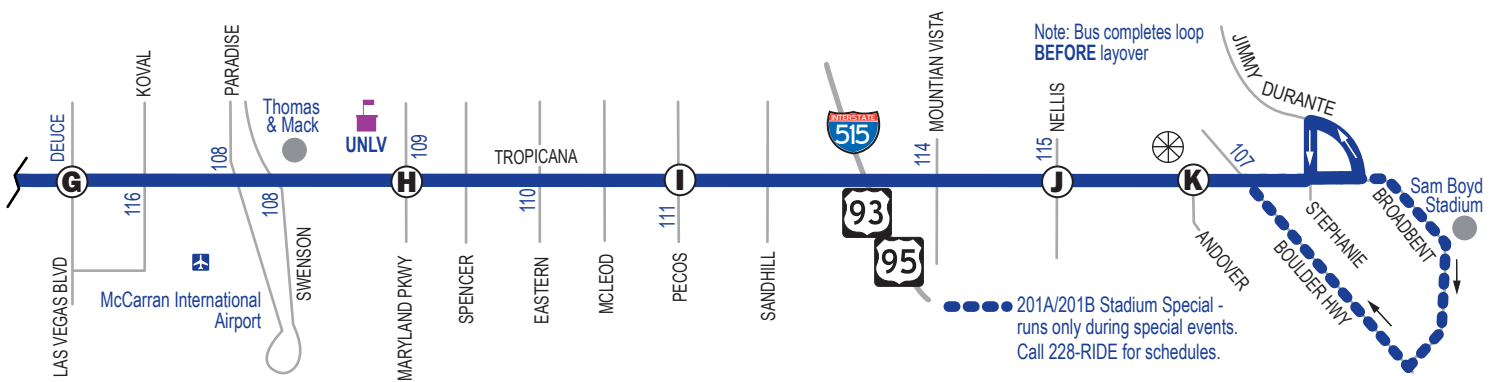

**LOOKING FOR A FAST EAST/WEST CONNECTION?**  
 Try Route 213 to travel from Valley View in the west to Paradise in the east in just eight minutes via the Desert Inn Superarterial.

LOOKING FOR A FAST EAST/WEST CONNECTION?  
 Try Route 213 to travel from Valley View in the west to Paradise in the east in just eight minutes via the Desert Inn Superarterial.

SEE MAP ON PAGE 140

### LOOKING FOR A FAST EAST/WEST CONNECTION?

Try Route 213 to travel from Valley View in the west to Paradise in the east in just eight minutes via the Desert Inn Superarterial.

SEE MAP ON PAGE 140