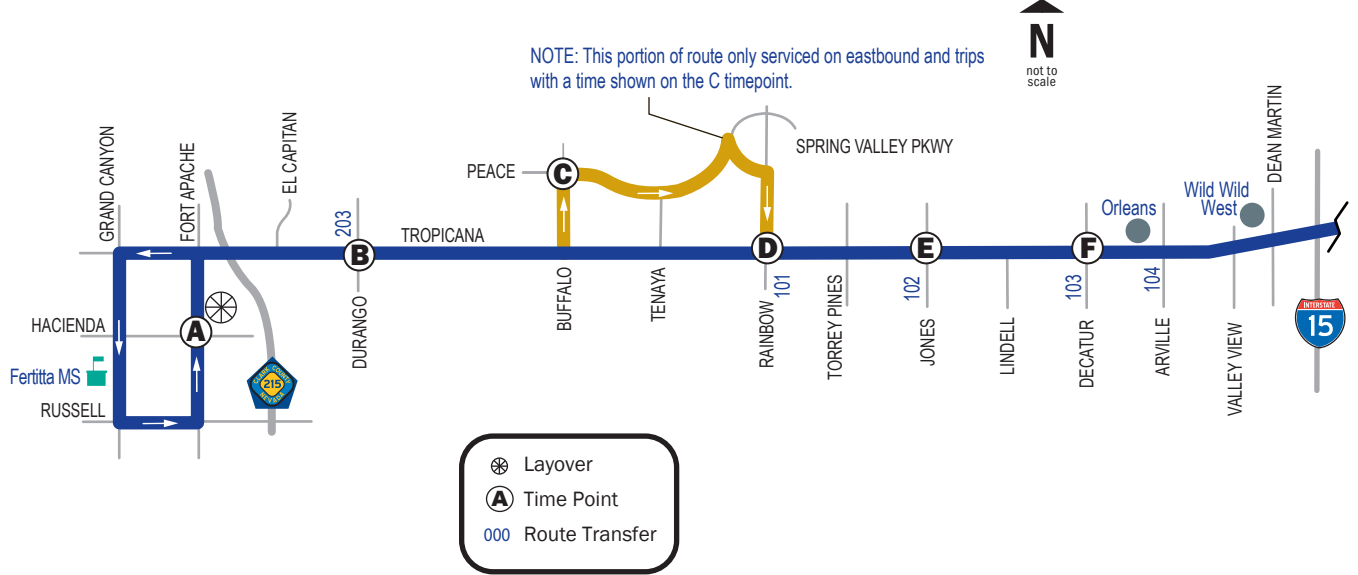

(K)	(J)	(I)	(H)	(G)	(F)	(E)	(D)	(C)	(B)	(A)
8:41	8:45	8:54	9:07	9:19	9:30	9:34	9:38	•	9:42	9:54
8:56	9:00	9:09	9:22	9:34	9:45	9:49	9:53	•	9:57	10:09
9:11	9:15	9:24	9:37	9:49	10:00	10:04	10:08	•	10:12	10:24
9:26	9:30	9:39	9:52	10:04	10:15	10:19	10:23	•	10:27	10:39
9:41	9:45	9:54	10:07	10:19	10:30	10:34	10:38	•	10:42	10:54
9:56	10:00	10:09	10:22	10:34	10:45	10:49	10:53	•	10:57	11:09
10:11	10:15	10:24	10:37	10:49	11:00	11:04	11:08	•	11:12	11:24
10:26	10:30	10:39	10:52	11:04	11:15	11:19	11:23	•	11:27	11:39
10:41	10:45	10:54	11:07	11:19	11:30	11:34	11:38	•	11:42	11:54
10:56	11:00	11:09	11:22	11:35	11:48	11:52	11:56	•	12:00	12:13
11:11	11:15	11:24	11:37	11:50	12:03	12:07	12:11	•	12:15	12:28
11:26	11:30	11:39	11:52	12:05	12:18	12:22	12:26	•	12:30	12:43
11:41	11:45	11:54	12:07	12:20	12:33	12:37	12:41	•	12:45	12:58
11:56	12:00	12:10	12:24	12:38	12:52	12:56	1:00	•	1:04	1:17
12:11	12:15	12:25	12:39	12:53	1:07	1:11	1:15	•	1:19	1:32
12:26	12:30	12:40	12:54	1:08	1:22	1:26	1:30	•	1:34	1:47
12:39	12:43	12:53	1:07	1:21	1:35	1:39	1:43	•	1:47	2:00
12:51	12:55	1:05	1:19	1:33	1:47	1:51	1:55	•	1:59	2:12
1:03	1:07	1:17	1:32	1:47	2:01	2:05	2:10	•	2:15	2:28

Schedule Times: AM Times in REGULAR PM Times in BOLD