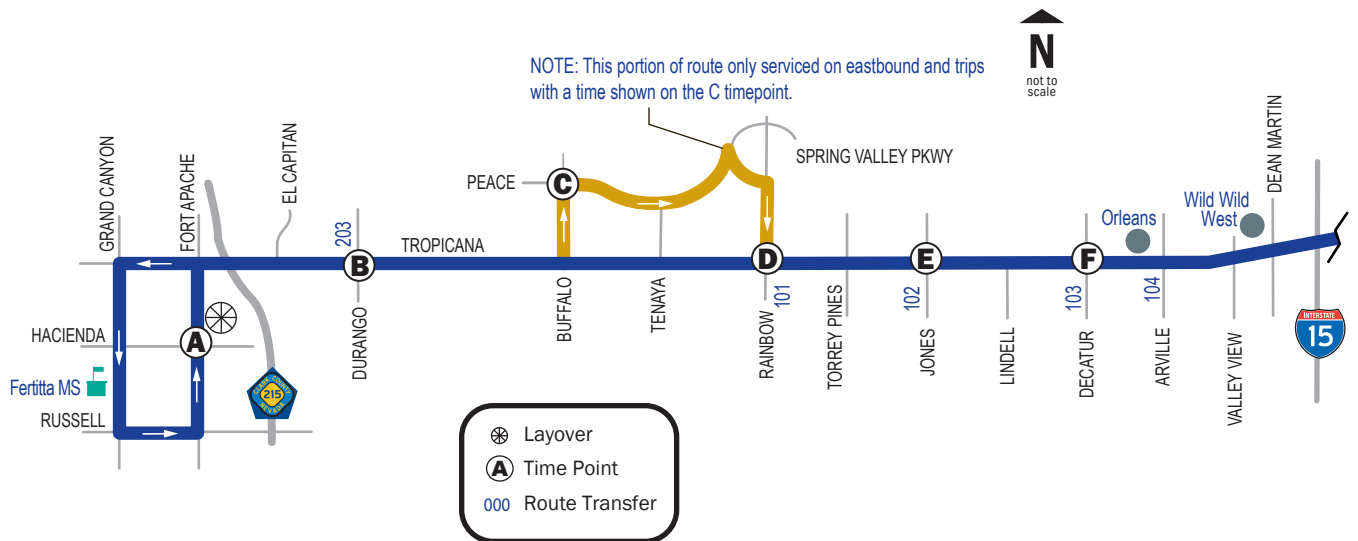

A	B	C	D	E	F	G	H	I	J	K
	FORT APACHE / HACIENDA	DURANGO	PEACE / BUFFALO	RAINBOW	JONES	DECATUR	LAS VEGAS BLVD.	MARYLAND PKWY	PECOS	NELLIS	ANDOVER (Boulder Hwy)
8:50	8:54	.	9:01	9:06	9:11	9:23	9:34	9:45	9:52	10:02	
9:05	9:09	.	9:16	9:21	9:26	9:38	9:49	10:00	10:07	10:17	
9:20	9:24	.	9:31	9:36	9:41	9:53	10:04	10:15	10:22	10:32	
9:31	9:35	9:39	9:46	9:51	9:56	10:08	10:19	10:30	10:37	10:47	
9:50	9:54	.	10:01	10:06	10:11	10:23	10:34	10:45	10:52	11:02	
10:05	10:09	.	10:16	10:21	10:26	10:38	10:49	11:00	11:07	11:17	
10:20	10:24	.	10:31	10:36	10:41	10:53	11:04	11:15	11:22	11:32	
10:31	10:35	10:39	10:46	10:51	10:56	11:08	11:19	11:30	11:37	11:47	
10:50	10:54	.	11:01	11:06	11:11	11:23	11:34	11:45	11:52	12:02	
11:05	11:09	.	11:16	11:21	11:26	11:38	11:49	12:00	12:07	12:17	
11:20	11:24	.	11:31	11:36	11:41	11:54	12:05	12:17	12:25	12:36	
11:31	11:35	11:39	11:46	11:51	11:56	12:09	12:20	12:32	12:40	12:51	
11:50	11:54	.	12:01	12:06	12:11	12:24	12:35	12:47	12:55	1:06	
12:05	12:09	.	12:16	12:21	12:26	12:39	12:50	1:02	1:10	1:21	
12:17	12:21	.	12:28	12:33	12:38	12:51	1:02	1:14	1:22	1:33	
12:26	12:30	12:34	12:41	12:46	12:51	1:04	1:15	1:27	1:35	1:46	
12:44	12:48	.	12:55	1:00	1:05	1:18	1:29	1:41	1:49	2:00	
12:59	1:03	.	1:10	1:15	1:20	1:33	1:44	1:56	2:04	2:15	
1:14	1:18	.	1:25	1:30	1:35	1:48	1:59	2:11	2:19	2:30	

Schedule Times: AM Times in REGULAR PM Times in BOLD