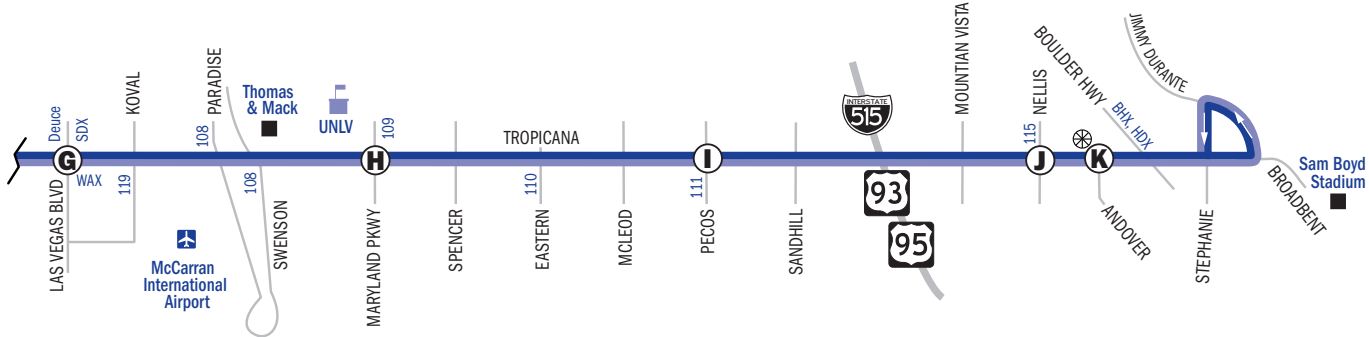

24 hour service

NOTE: For information regarding service to Sam Boyd Stadium during select events, please see Routes 601 and 602 on pages 230 and 231.

201

201 Tropicana | Saturdays

201 Eastbound Saturdays Special Overnight Routing

▼ ROUTE	▲ TROPICANA / FORT APACHE	▲ DURANGO	▲ TROPICANA / RAINBOW	▲ DECATUR	▲ LAS VEGAS BLVD	▲ MARYLAND PKWY	▲ PECOS	▲ NELLIS	▲ ANDOVER	▼ CONTINUES AS ROUTE
201A	2:02	2:07	2:11	2:17	2:28	2:36	2:43	2:48	■	115
201A	3:02	3:07	3:11	3:17	3:28	3:36	3:43	3:48	■	115
201A	4:02	4:07	4:11	4:17	4:28	4:36	4:43	4:48	4:56	

NOTE: Trip does not serve Peace Way. Trip continues east on Tropicana without turning onto Buffalo.

201 Eastbound Saturdays Regular Routing

▼ ROUTE	▲ FORT APACHE / HACIENDA	▲ WARM SPRINGS / RAINBOW	▲ DURANGO	▲ RAINBOW / BADURA	▲ TROPICANA / RAINBOW	▲ DECATUR	▲ LAS VEGAS BLVD	▲ MARYLAND PKWY	▲ PECOS	▲ NELLIS	▲ ANDOVER
201A	1:16	■	1:22	■	1:33	1:42	1:56	2:08	2:20	2:28	2:39
201B	■	1:33	■	1:43	1:53	2:02	2:16	2:28	2:40	2:48	2:59
201A	1:56	■	2:02	■	2:13	2:22	2:36	2:48	3:00	3:08	3:19
201B	■	2:13	■	2:23	2:33	2:42	2:56	3:08	3:20	3:28	3:39
201A	2:36	■	2:42	■	2:53	3:02	3:16	3:28	3:40	3:48	3:59
201B	■	2:53	■	3:03	3:13	3:22	3:36	3:48	4:00	4:08	4:19
201A	3:16	■	3:22	■	3:33	3:42	3:56	4:08	4:20	4:28	4:39
201B	■	3:33	■	3:43	3:53	4:02	4:16	4:28	4:40	4:48	4:59
201A	3:56	■	4:02	■	4:13	4:22	4:36	4:48	5:00	5:08	5:19
201B	■	4:13	■	4:23	4:33	4:42	4:56	5:08	5:20	5:28	5:39
201A	4:36	■	4:42	■	4:53	5:02	5:16	5:28	5:40	5:48	5:59
201B	■	4:53	■	5:03	5:13	5:22	5:36	5:48	6:00	6:08	6:19
201A	5:16	■	5:22	■	5:33	5:42	5:56	6:08	6:20	6:28	6:39
201B	■	5:33	■	5:43	5:53	6:02	6:16	6:28	6:38	6:46	6:57
201A	5:57	■	6:02	■	6:13	6:21	6:34	6:45	6:55	7:03	7:13
201B	■	6:13	■	6:23	6:33	6:41	6:54	7:05	7:15	7:23	7:33
201A	6:37	■	6:42	■	6:53	7:01	7:14	7:25	7:35	7:43	7:53
201B	■	6:53	■	7:03	7:13	7:21	7:34	7:45	7:55	8:03	8:13
201A	7:17	■	7:22	■	7:33	7:41	7:54	8:04	8:13	8:20	8:30
201B	■	7:34	■	7:44	7:53	8:01	8:14	8:24	8:33	8:40	8:50
201A	7:57	■	8:02	■	8:13	8:21	8:34	8:44	8:53	9:00	9:10
201B	■	8:14	■	8:24	8:33	8:41	8:54	9:04	9:13	9:20	9:30
201A	8:37	■	8:42	■	8:53	9:01	9:14	9:24	9:33	9:40	9:50
201B	■	8:57	■	9:06	9:14	9:22	9:35	9:44	9:52	9:59	10:08
201A	9:23	■	9:28	■	9:38	9:46	9:59	10:08	10:16	10:23	10:32
201B	■	9:45	■	9:54	10:02	10:10	10:23	10:32	10:40	10:47	10:56
201A	10:11	■	10:16	■	10:26	10:34	10:47	10:56	11:04	11:11	11:20
201B	■	10:33	■	10:42	10:50	10:58	11:11	11:20	11:28	11:35	11:44
201A	11:00	■	11:05	■	11:15	11:23	11:36	11:45	11:53	12:00	12:09
201B	■	11:24	■	11:33	11:41	11:49	12:02	12:11	12:19	12:26	12:35
201A	11:58	■	12:02	■	12:12	12:19	12:30	12:39	12:47	12:53	1:01
201B	■	12:25	■	12:34	12:42	12:49	1:00	1:09	1:17	1:23	1:31
201A	1:00	■	1:04	■	1:14	1:21	1:32	1:41	1:49	1:55	2:03

Schedule Times: AM Times in REGULAR PM Times in BOLD

■ NO SERVICE

SEE MAP ON PAGES 152 AND 153

24 hour service

201

201 Eastbound Saturdays Regular Routing