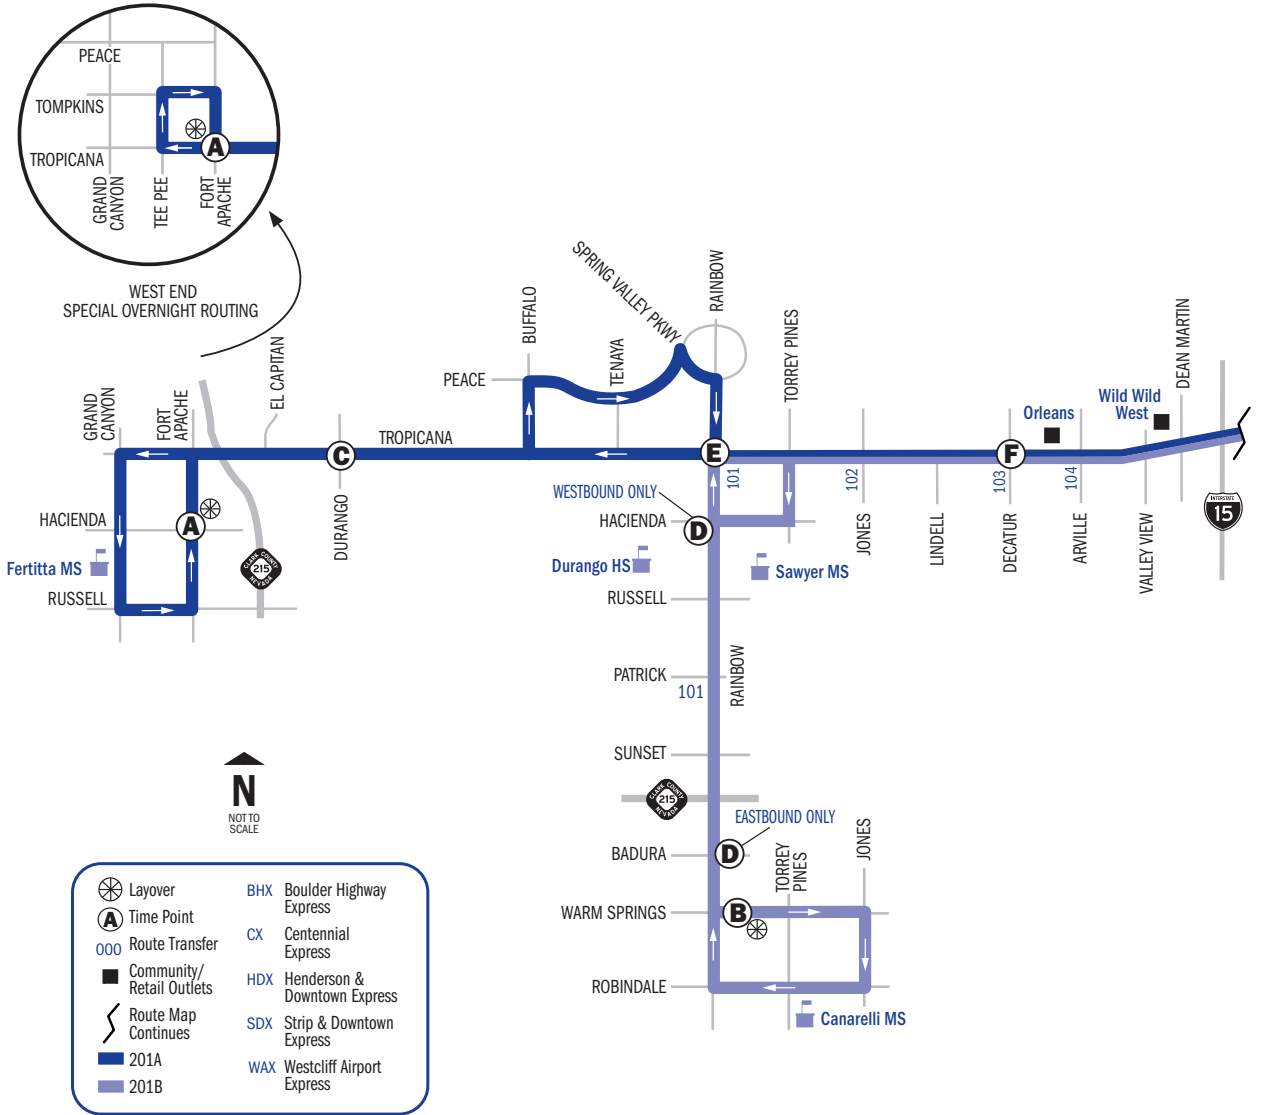

201 Westbound Weekdays Regular Routing

▼ ROUTE	ANDOVER	NELLIS	PECOS	MARYLAND PKWY	LAS VEGAS BLVD	DECATUR	TROPICANA / RAINBOW	RAINBOW / HACIENDA	DURANGO	WARM SPRINGS / RAINBOW	FORT APACHE / HACIENDA
▼	(K)	(J)	(I)	(H)	(G)	(F)	(E)	(D)	(C)	(B)	(A)
201B	12:43	12:47	12:57	1:11	1:24	1:38	■	1:49	■	1:58	■
201A	1:00	1:04	1:14	1:28	1:41	1:55	2:04	■	2:09	■	2:20
201B	1:19	1:23	1:33	1:47	2:00	2:14	■	2:25	■	2:35	■
201A	1:38	1:42	1:52	2:06	2:19	2:33	2:43	■	2:48	■	2:59
201B	1:58	2:02	2:12	2:26	2:39	2:53	■	3:04	■	3:14	■
201A	2:17	2:21	2:31	2:45	2:58	3:12	3:22	■	3:27	■	3:38
201B	2:36	2:40	2:50	3:04	3:17	3:31	■	3:42	■	3:52	■
201A	2:55	2:59	3:09	3:23	3:36	3:50	4:00	■	4:05	■	4:16
201B	3:15	3:19	3:29	3:43	3:56	4:10	■	4:21	■	4:31	■
201A	3:34	3:38	3:48	4:02	4:15	4:29	4:39	■	4:44	■	4:55
201B	3:53	3:57	4:07	4:21	4:34	4:48	■	4:59	■	5:09	■
201A	4:12	4:16	4:26	4:40	4:53	5:07	5:17	■	5:22	■	5:33
201B	4:31	4:35	4:45	4:59	5:12	5:26	■	5:37	■	5:47	■
201A	4:50	4:54	5:04	5:18	5:31	5:45	5:55	■	6:00	■	6:11
201B	5:08	5:12	5:22	5:35	5:48	6:01	■	6:12	■	6:22	■
201A	5:28	5:32	5:42	5:55	6:07	6:19	6:28	■	6:33	■	6:44
201B	5:48	5:52	6:02	6:15	6:27	6:39	■	6:49	■	6:58	■
201A	6:06	6:10	6:19	6:32	6:44	6:55	7:03	■	7:08	■	7:18
201B	6:25	6:29	6:38	6:51	7:03	7:14	■	7:24	■	7:32	■
201A	6:44	6:48	6:57	7:10	7:22	7:33	7:41	■	7:46	■	7:56
201B	7:06	7:09	7:18	7:30	7:41	7:52	■	8:01	■	8:09	■
201A	7:29	7:32	7:41	7:53	8:04	8:15	8:22	■	8:27	■	8:37
201B	7:49	7:52	8:01	8:13	8:24	8:35	■	8:44	■	8:52	■
201A	8:10	8:13	8:21	8:32	8:43	8:54	9:01	■	9:06	■	9:16
201B	8:31	8:34	8:42	8:53	9:04	9:15	■	9:24	■	9:32	■
201A	8:52	8:55	9:03	9:14	9:25	9:36	9:43	■	9:48	■	9:58
201B	9:17	9:20	9:28	9:39	9:50	10:01	■	10:10	■	10:18	■
201A	9:42	9:45	9:53	10:04	10:15	10:26	10:33	■	10:38	■	10:48
201B	10:09	10:12	10:20	10:31	10:42	10:53	■	11:02	■	11:10	■
201A	10:41	10:44	10:51	11:01	11:12	11:22	11:29	■	11:33	■	11:43
201B	11:13	11:16	11:23	11:33	11:44	11:54	■	12:03	■	12:10	■
201A	11:44	11:46	11:52	12:01	12:11	12:21	12:27	■	12:31	■	12:41
201B	12:17	12:19	12:25	12:34	12:44	12:54	■	1:02	■	1:09	■
201A	12:45	12:47	12:53	1:02	1:12	1:22	1:28	■	1:32	■	1:42
201A	1:13	1:15	1:21	1:30	1:40	1:49	1:55	■	1:59	■	2:08

NOTE: ■ Passengers may remain on board the bus as far as the stop on northbound Jones Blvd. and Warm Springs Rd.

Schedule Times: AM Times in REGULAR PM Times in **BOLD**
■ NO SERVICE

SEE MAP ON PAGES 152 AND 153

24 hour service

201

24 hour service

201