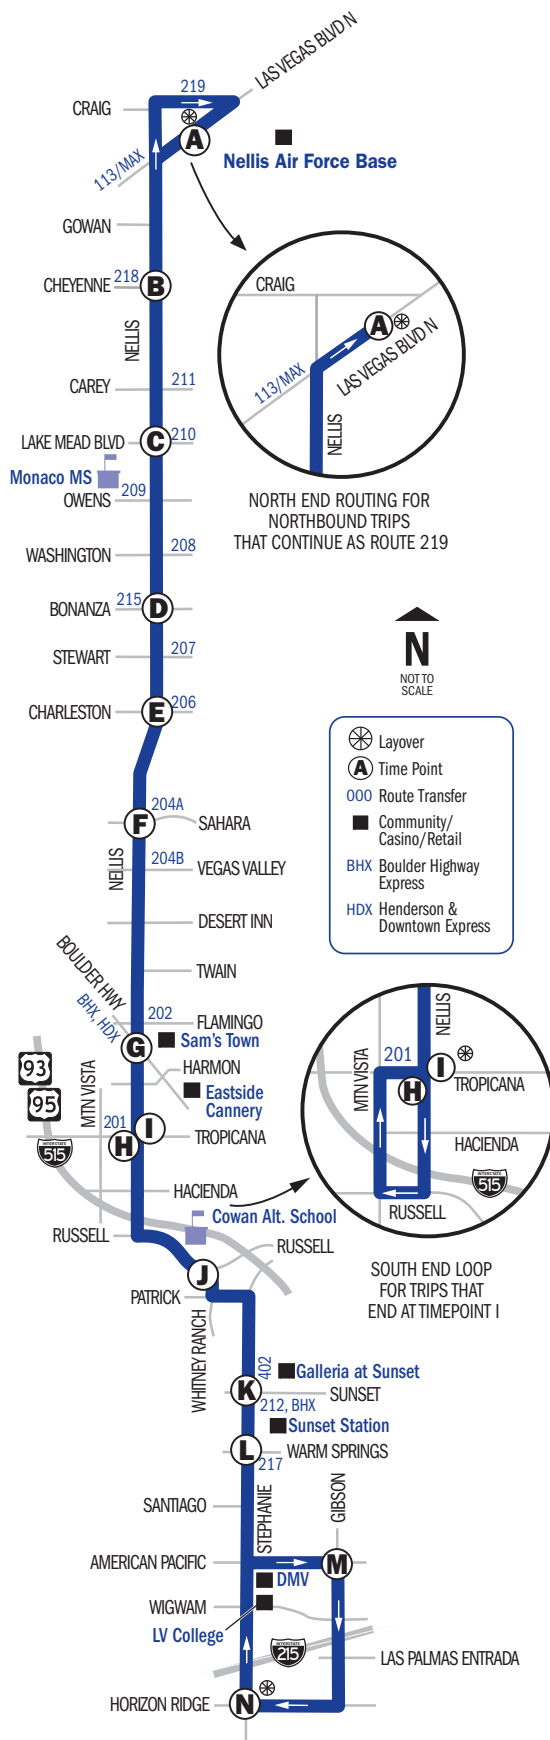

115 Nellis/Stephanie | Weekdays

115 Southbound Weekdays

115

24 hour service

NOTE:
 ■ Trip turns left on Boulder Hwy, then right on Tropicana. Bus will then continue as Route 201 westbound. Time shown for Timepoint H is at Tropicana / Andover.

115

24 hour service

115 Nellis/Stephanie | Saturdays

115 Southbound Saturdays

115

24 hour service

NOTE:
 ■ Trip turns left on Boulder Hwy, then right on Tropicana. Bus will then continue as Route 201 westbound. Time shown for Timepoint H is at Tropicana / Andover.