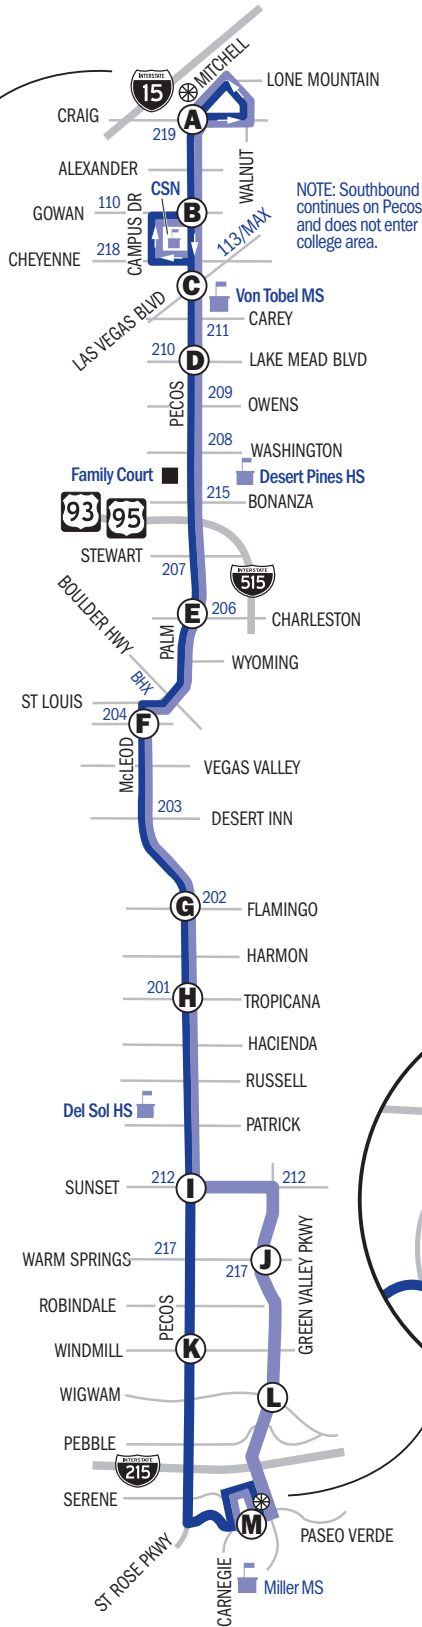

SOUTH LOOP (Weekdays & Saturdays excluding Evening Routing)

111