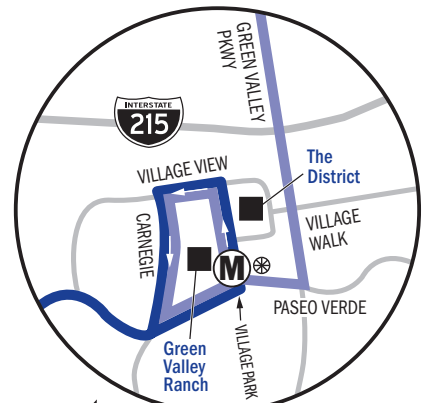

NOTE: ■ Trip begins at the bus stop on westbound Paseo Verde, west of Green Valley Parkway (alongside The District). Bus stops within the loop are not served.

NOTE: ■ Trip does not serve CSN or stops along Cheyenne and Gowan. Buses will continue north on Pecos across Cheyenne.

EVENING AND SUNDAY ROUTING - SOUTH END

SOUTH LOOP (Weekdays & Saturdays excluding Evening Routing)

111

111 Green Valley/Pecos | Saturdays

111 Southbound Saturdays

111

NOTE:
 ■ Trip begins at the stop on southbound Pecos just south of Craig. Trip does not service the stop located near the Pilot Travel Center.