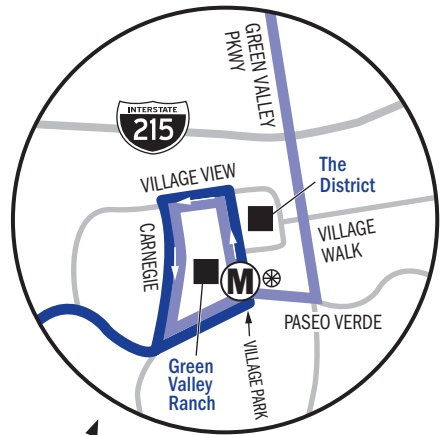

SOUTH LOOP (Weekdays & Saturdays excluding Evening Routing)

111