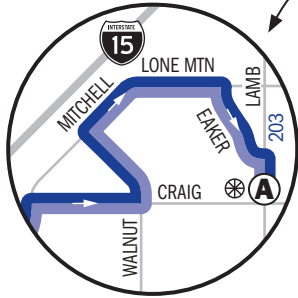

Weekdays | Green Valley/Pecos 111

NORTH END ROUTING FOR NORTHBOUND TRIPS THAT CONTINUE AS ROUTE 203

	CX Centennial Express
	SDX Strip & Downtown Express
	WAX Westcliff Airport Express
	BHX Boulder Highway Express