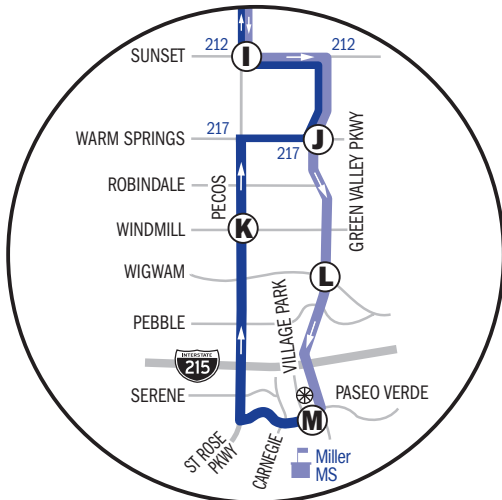

NOTE: ■ Trip begins at the bus stop on westbound Paseo Verde, west of Green Valley Parkway (alongside The District). Bus stops within the loop are not served.

NOTE: ■ Trip does not serve CSN or stops along Cheyenne and Gowan. Buses will continue north on Pecos across Cheyenne.

EVENING AND SUNDAY ROUTING - SOUTH END

SOUTH LOOP (Weekdays & Saturdays excluding Evening Routing)

111

111 Green Valley/Pecos | Saturdays

111 Southbound Saturdays

111

NOTE:
 ■ Trip begins at the stop on southbound Pecos just south of Craig. Trip does not service the stop located near the Pilot Travel Center.