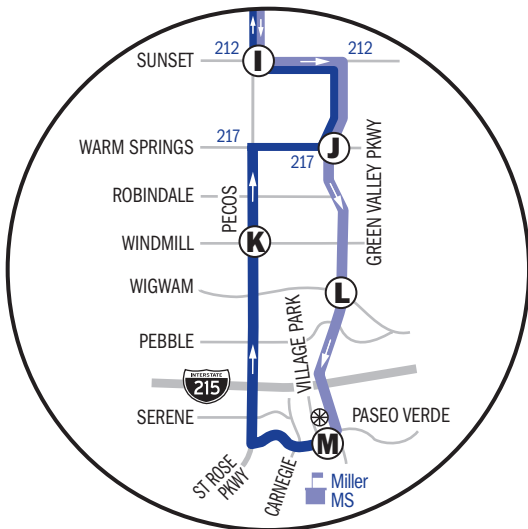

EVENING AND SUNDAY ROUTING - SOUTH END