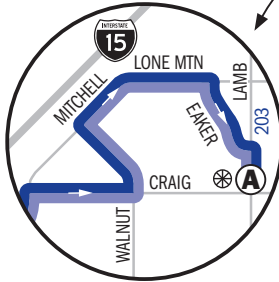

Weekdays | Green Valley/Pecos 111

NORTH END ROUTING FOR NORTHBOUND TRIPS THAT CONTINUE AS ROUTE 203

	CX Centennial Express
	SDX Strip & Downtown Express
	WAX Westcliff Airport Express
	BHX Boulder Highway Express