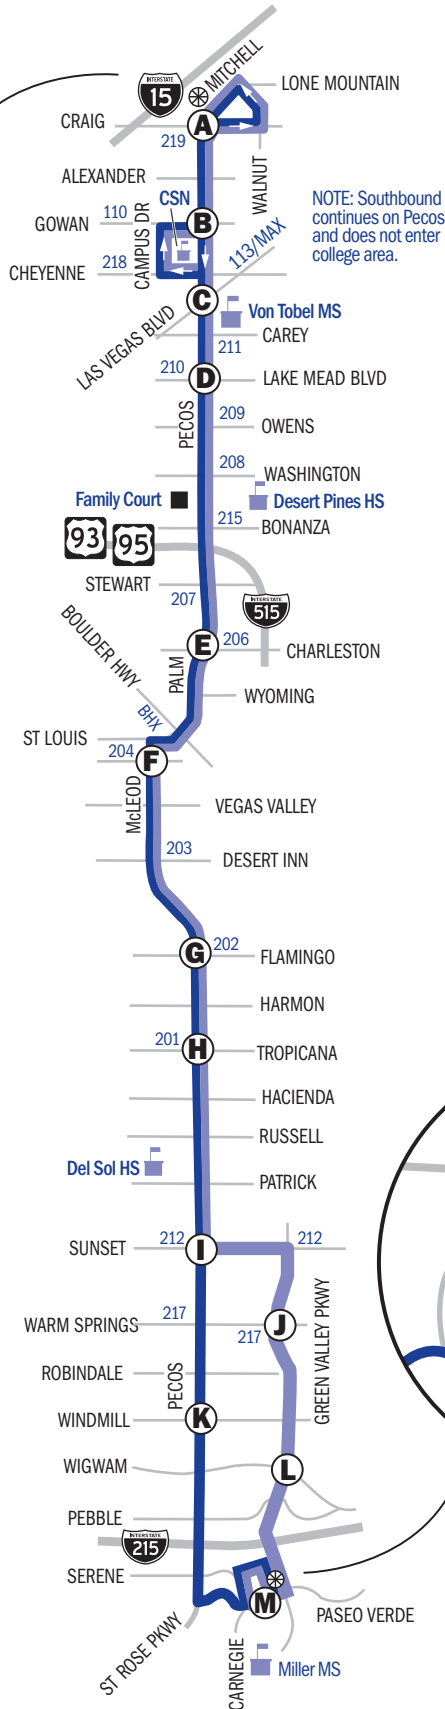

SOUTH LOOP (Weekdays & Saturdays excluding Evening Routing)

111