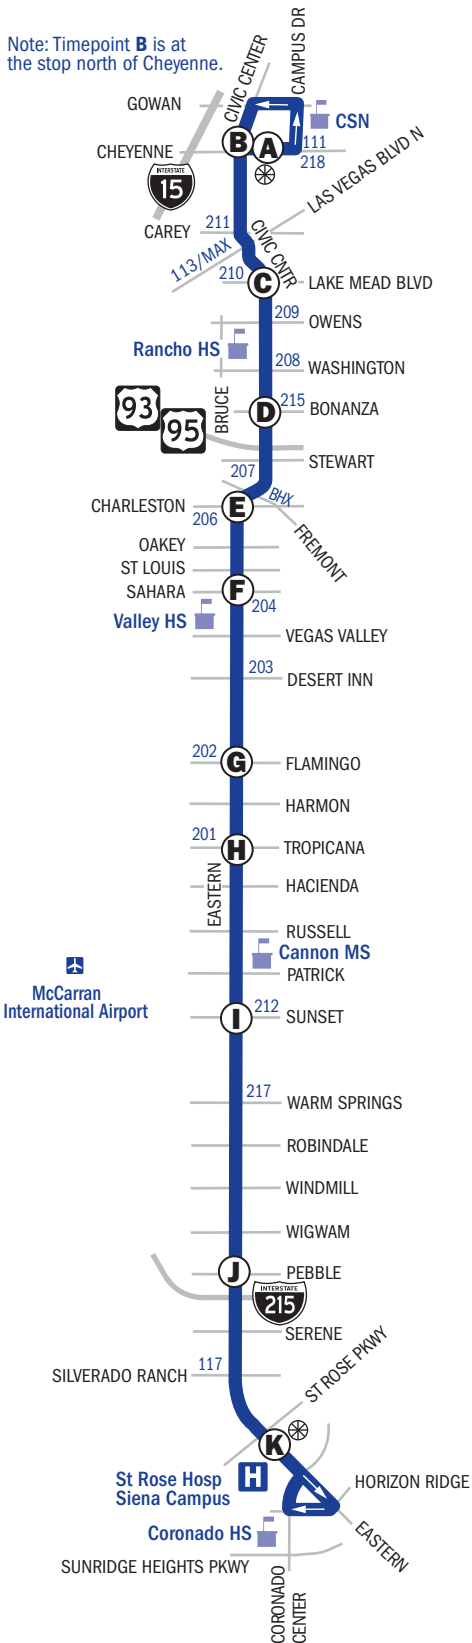

Weekdays | Eastern 110

- Layover
- Time Point
- Route Transfer
- Community/Casino/Retail

110

24 hour service