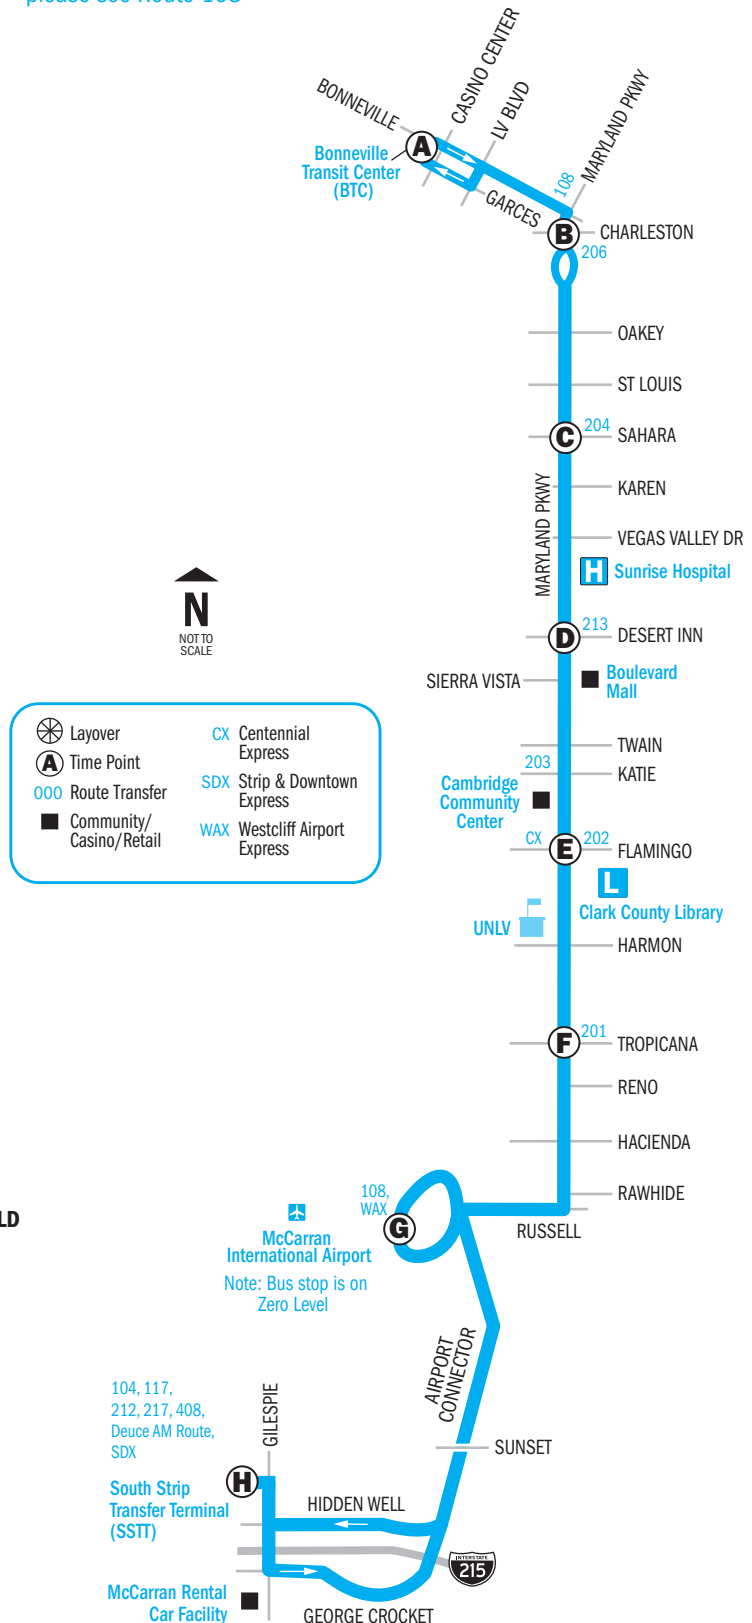

109 Northbound Weekdays

(H) SSTT (Bays 17 & 18)	(G) MCCARRAN INTL AIRPORT (Zero Level)	(F) TROPICANA	(E) FLAMINGO	(D) DESERT INN	(C) SAHARA	(B) CHARLESTON	(A) BONNEVILLE TRANSIT CENTER (BTC)
4:46	4:58	5:09	5:18	5:27	5:35	5:42	5:49
5:00	5:12	5:23	5:32	5:41	5:49	5:56	6:03
5:14	5:26	5:37	5:46	5:55	6:03	6:10	6:17
5:28	5:39	5:49	5:57	6:06	6:14	6:21	6:28
5:43	5:54	6:04	6:12	6:20	6:27	6:33	6:39
5:58	6:09	6:19	6:27	6:35	6:42	6:48	6:54
6:15	6:25	6:34	6:41	6:48	6:55	7:01	7:07
6:32	6:42	6:51	6:58	7:05	7:12	7:18	7:24
6:49	6:59	7:08	7:15	7:22	7:29	7:35	7:41
7:06	7:16	7:25	7:32	7:39	7:46	7:52	7:58
7:23	7:33	7:42	7:49	7:56	8:03	8:09	8:15
7:43	7:53	8:01	8:08	8:15	8:22	8:28	8:34
8:01	8:11	8:19	8:26	8:33	8:40	8:46	8:52
8:19	8:29	8:37	8:44	8:51	8:58	9:04	9:10
8:38	8:48	8:56	9:03	9:10	9:17	9:23	9:29
8:56	9:06	9:14	9:21	9:28	9:35	9:41	9:47
9:15	9:24	9:32	9:38	9:45	9:51	9:56	10:02
9:35	9:44	9:52	9:58	10:05	10:11	10:16	10:22
9:55	10:04	10:12	10:18	10:25	10:31	10:36	10:42
10:18	10:27	10:35	10:41	10:48	10:54	10:58	11:03
10:42	10:51	10:59	11:05	11:12	11:18	11:22	11:27
11:06	11:15	11:23	11:29	11:36	11:42	11:46	11:51
11:30	11:38	11:45	11:50	11:56	12:02	12:06	12:11
11:57	12:05	12:12	12:17	12:23	12:29	12:33	12:38
12:28	12:35	12:42	12:47	12:53	12:58	1:01	1:06

Schedule Times: AM Times in REGULAR PM Times in BOLD

NOTE: For transit service on Maryland Pkwy north of Bonneville, please see Route 108