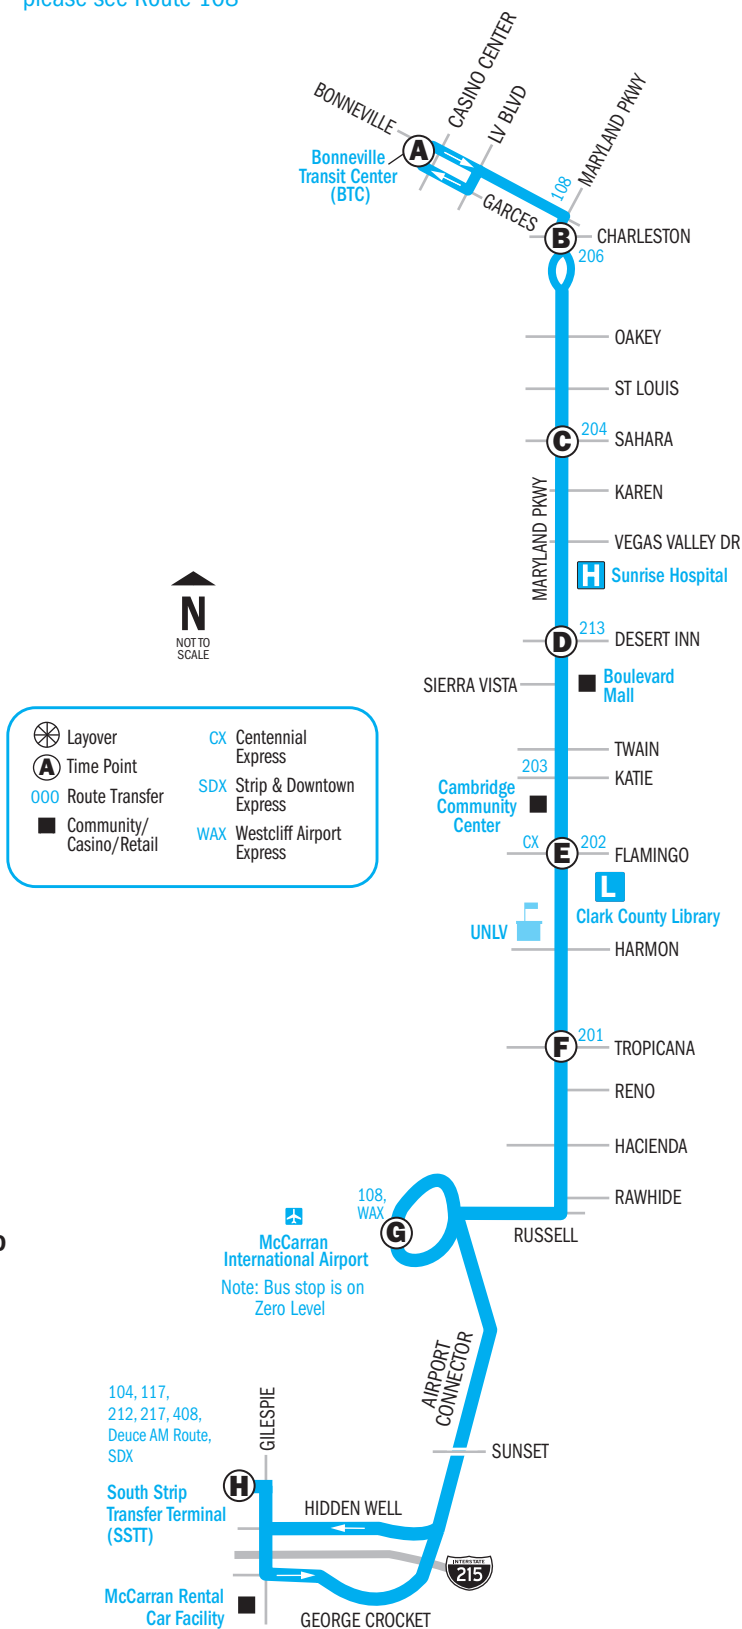

109 Southbound Weekdays

NOTE: For transit service on Maryland Pkwy north of Bonneville, please see Route 108

BONNEVILLE TRANSIT CENTER (BTC) (Bays 15 & 16)	CHARLESTON	SAHARA	DESERT INN	FLAMINGO	TROPICANA	McCARRAN INTL AIRPORT (Zero Level)	SSTT
(A)	(B)	(C)	(D)	(E)	(F)	(G)	(H)
4:44	4:53	5:00	5:08	5:17	5:25	5:35	5:44
4:59	5:08	5:15	5:22	5:31	5:38	5:48	5:56
5:14	5:23	5:30	5:37	5:46	5:53	6:03	6:11
5:30	5:38	5:45	5:51	5:59	6:06	6:15	6:22
5:45	5:53	6:00	6:06	6:14	6:21	6:30	6:37
6:00	6:08	6:15	6:21	6:29	6:36	6:45	6:52
6:16	6:24	6:31	6:37	6:45	6:52	7:01	7:08
6:33	6:41	6:48	6:54	7:02	7:09	7:18	7:25
6:50	6:58	7:05	7:11	7:19	7:26	7:35	7:42
7:07	7:15	7:22	7:28	7:36	7:43	7:52	7:59
7:23	7:31	7:38	7:44	7:52	7:59	8:08	8:15
7:41	7:48	7:54	8:00	8:07	8:13	8:22	8:29
7:59	8:06	8:12	8:18	8:25	8:31	8:40	8:47
8:17	8:24	8:30	8:36	8:43	8:49	8:58	9:05
8:35	8:42	8:48	8:54	9:01	9:07	9:16	9:23
8:53	9:00	9:06	9:12	9:19	9:25	9:34	9:41
9:13	9:20	9:25	9:30	9:37	9:42	9:51	9:58
9:33	9:40	9:45	9:50	9:57	10:02	10:11	10:18
9:52	9:59	10:04	10:09	10:16	10:21	10:30	10:37
10:14	10:20	10:25	10:30	10:36	10:41	10:49	10:56
10:36	10:42	10:47	10:52	10:58	11:03	11:11	11:18
10:58	11:04	11:09	11:14	11:20	11:25	11:33	11:40
11:19	11:25	11:30	11:35	11:41	11:46	11:54	12:01
11:41	11:47	11:51	11:56	12:01	12:06	12:14	12:21
12:05	12:11	12:15	12:20	12:25	12:30	12:38	12:45
12:30	12:36	12:40	12:45	12:50	12:55	1:03	1:10

Schedule Times: AM Times in REGULAR PM Times in BOLD