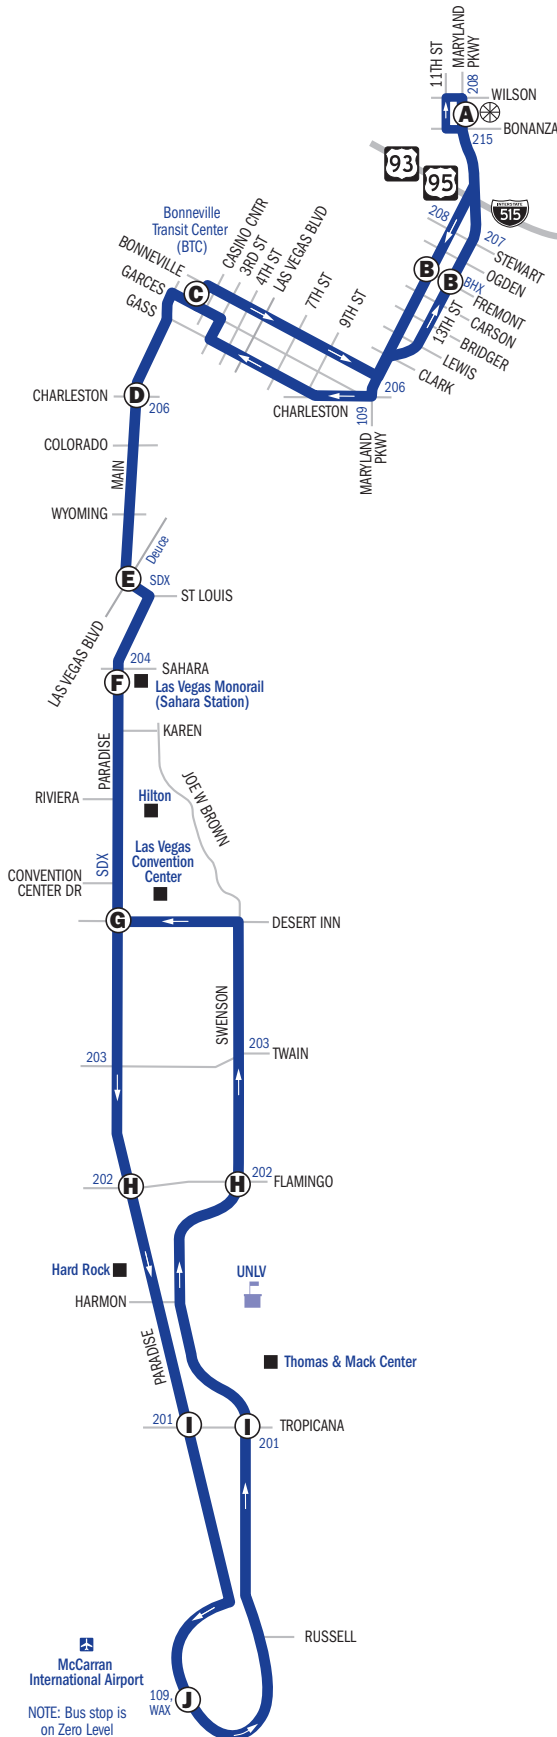

107 RIDERS:

• Bus service along Boulder Highway between Downtown Las Vegas and Henderson is no longer operated by Route 107.

• Refer to pages 42 and 226 for schedule information on the Boulder Highway Express (BHX) and Route 402.

• For faster service between Downtown Las Vegas, Boulder Highway and Henderson refer to page 52 for the Henderson & Downtown Express (HDX) schedule.

	Layover	BHX	Boulder Hwy Express
	Time Point	SDX	Strip & Downtown Express
000	Route Transfer	WAX	Westcliff Airport Express
	Community/Casino/Retail