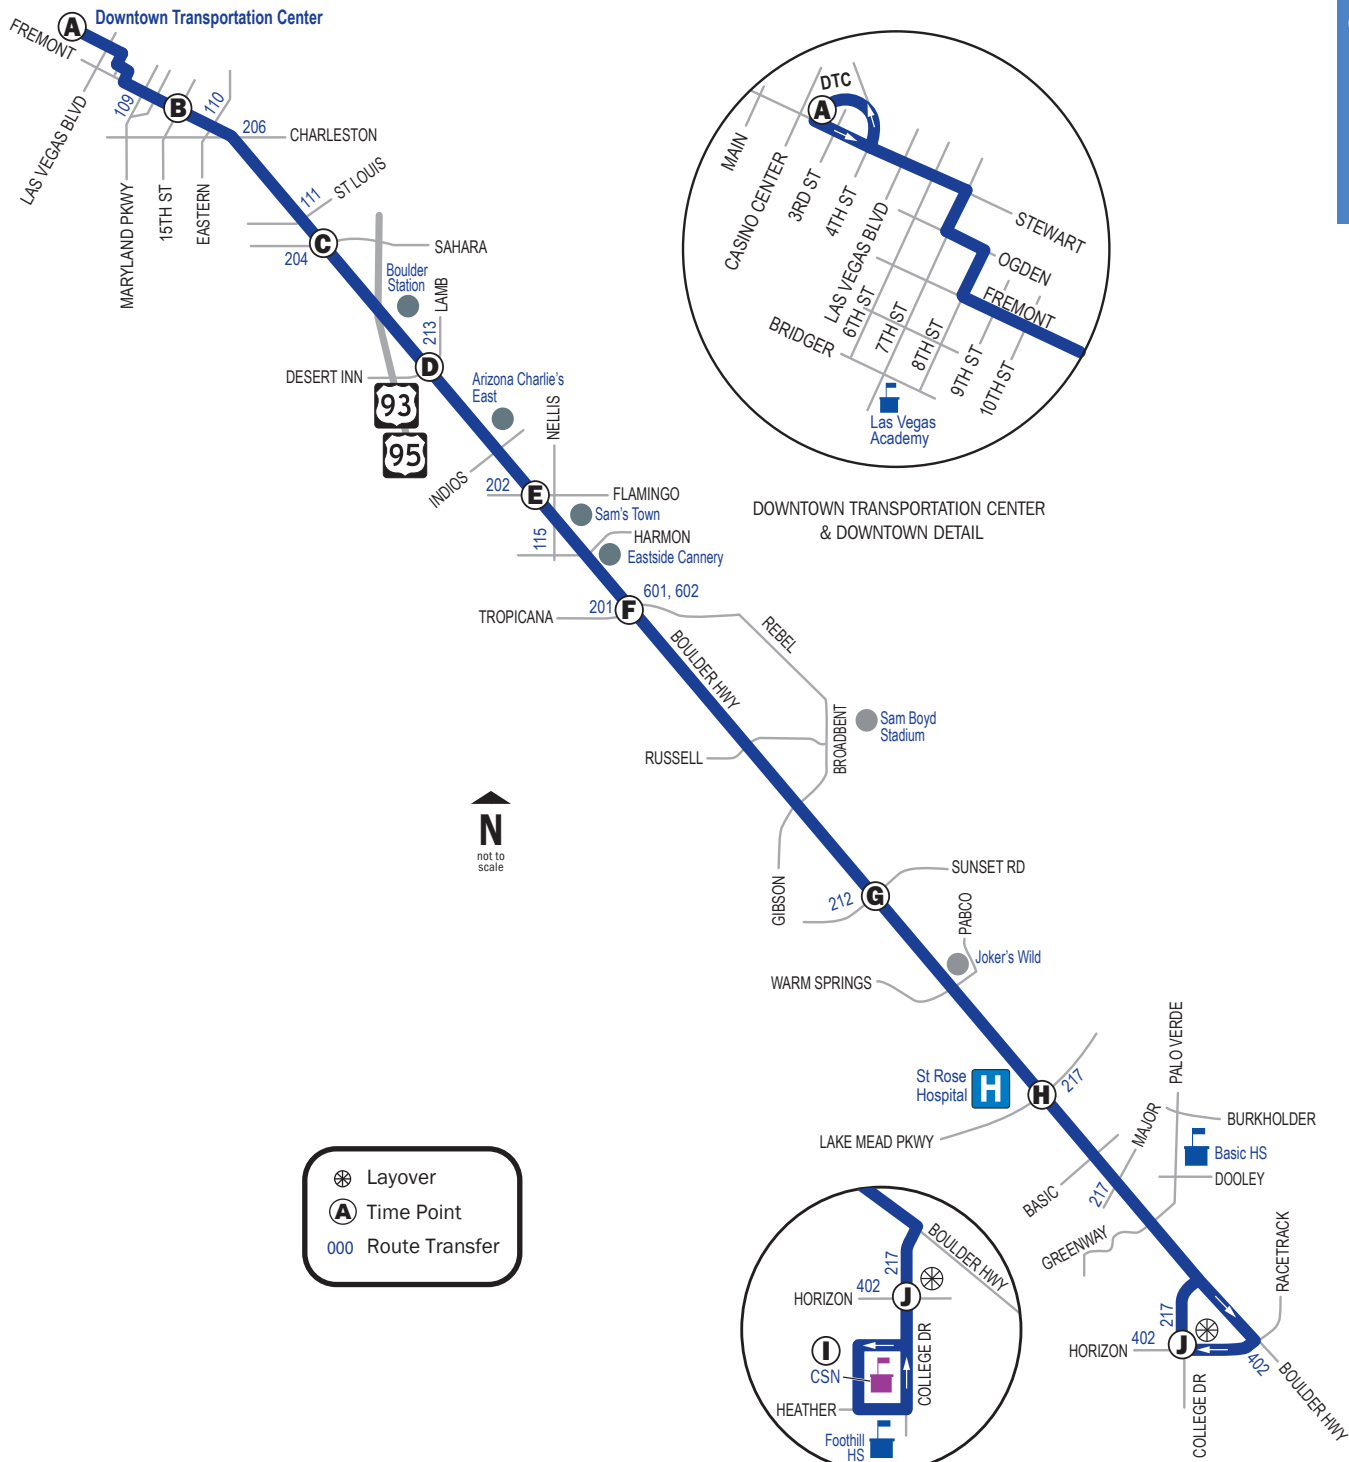

Weekdays | Boulder Highway 107

107

24 hour service

NOTE: Routing shown is for trips that do NOT service CSN Henderson