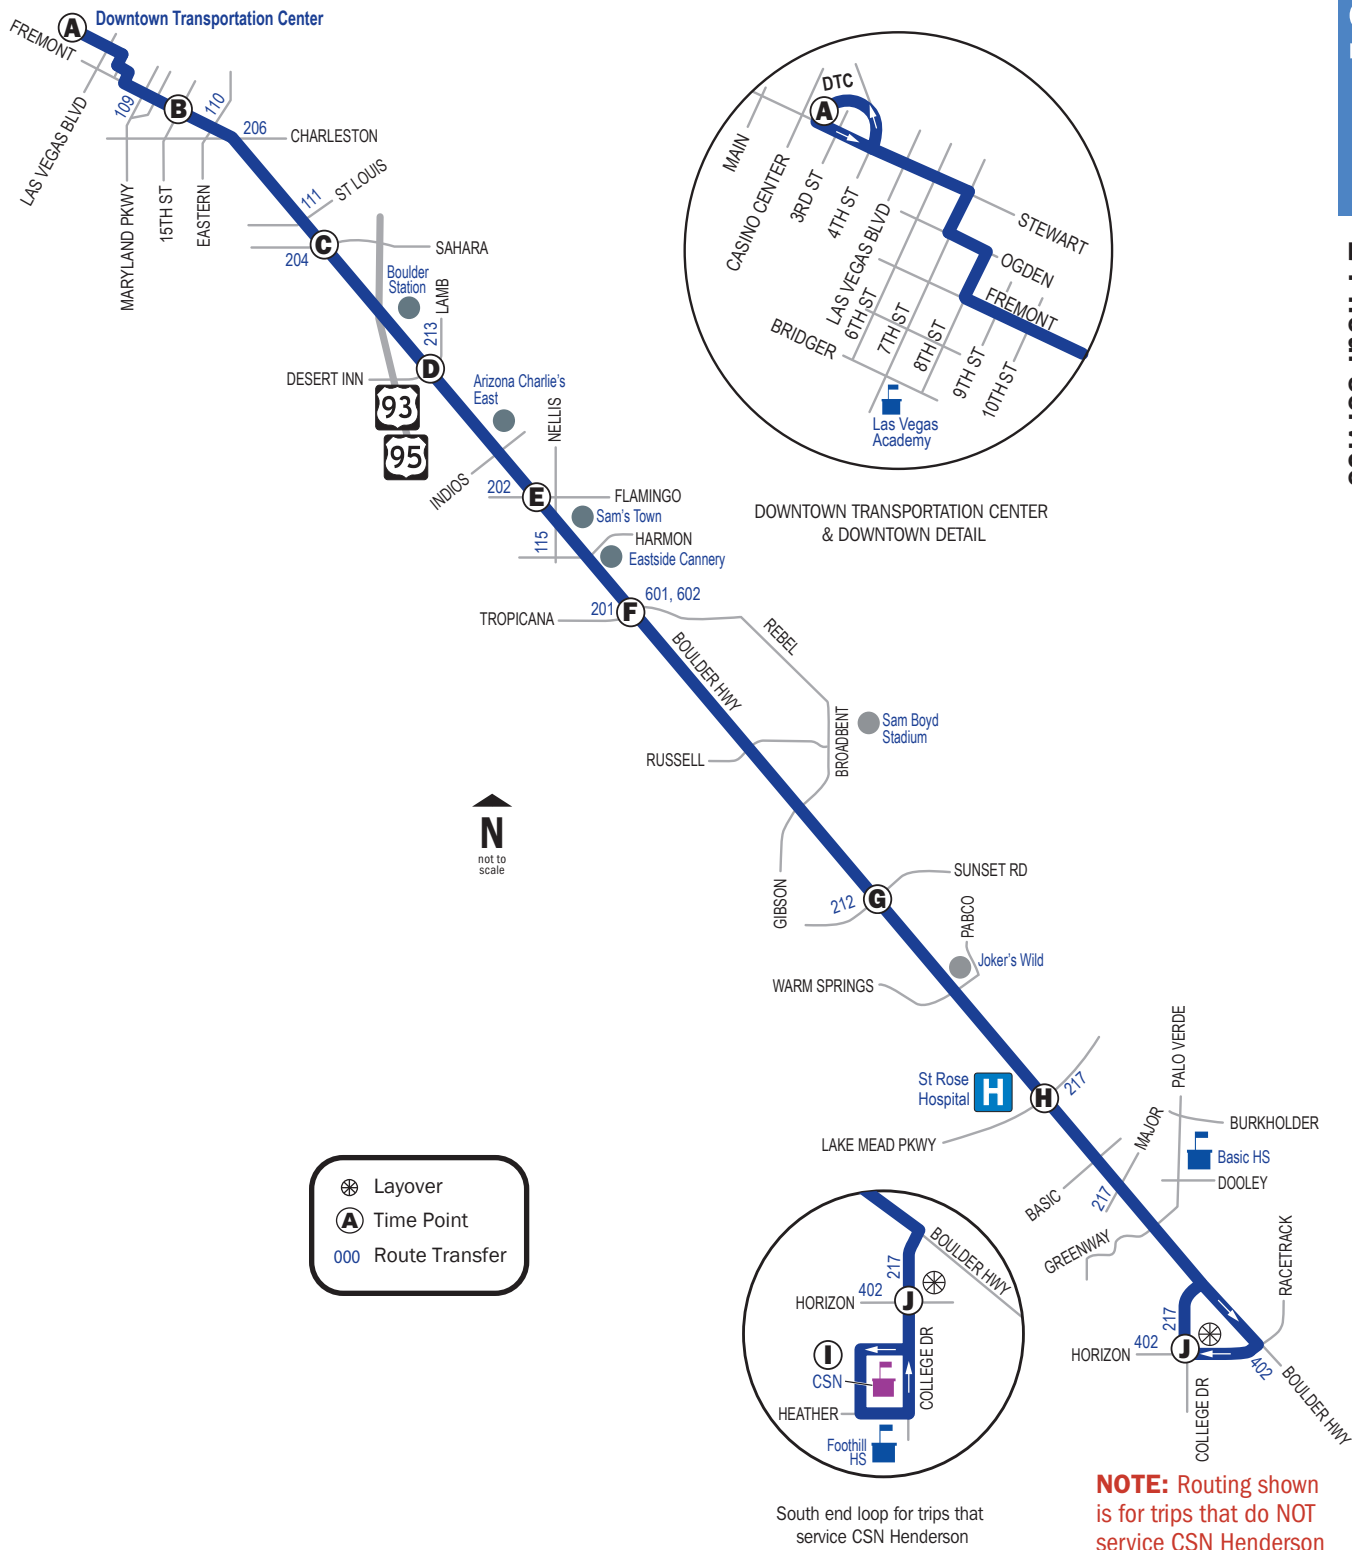

Weekdays | Boulder Highway 107

107

24 hour service