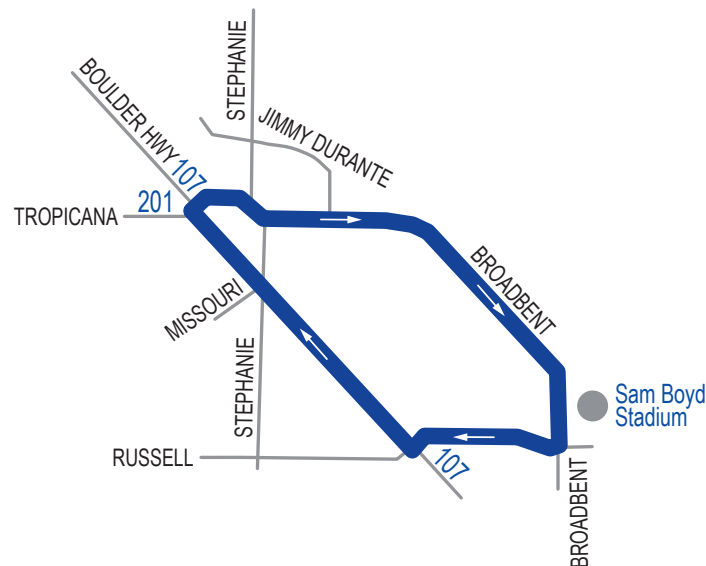

Super Cross World Finals Transit Service

Saturday, May 2, 2009

Service Time: 2 p.m. to Midnight

Route 601 will provide continuous “loop” service from Tropicana Avenue east of Boulder Highway to Sam Boyd Stadium.

Bus stops are located approximately every ¼ of a mile along Route 601, with stops at major intersections.

Note: Customers without a monthly pass are encouraged to purchase a 24-Hr Day Pass.

For more information, please call (702) 228-7433 (RIDE).

Super Cross World Finals Servicio de Transporte Público

Sábado, 2 de mayo del 2009

Hora de Servicio: 2 p.m. a Medianoche

Ruta 601 proveerá servicio continuo de “retorno” desde Tropicana Avenue al este de Boulder Highway a Sam Boyd Stadium.

Las paradas de autobús están localizadas aproximadamente cada ¼ de milla a lo largo de la Ruta 106, con paradas en intersecciones mayores.

Nota: Los pasajeros sin un pase mensual se les recomienda comprar un pase de 24 Horas.