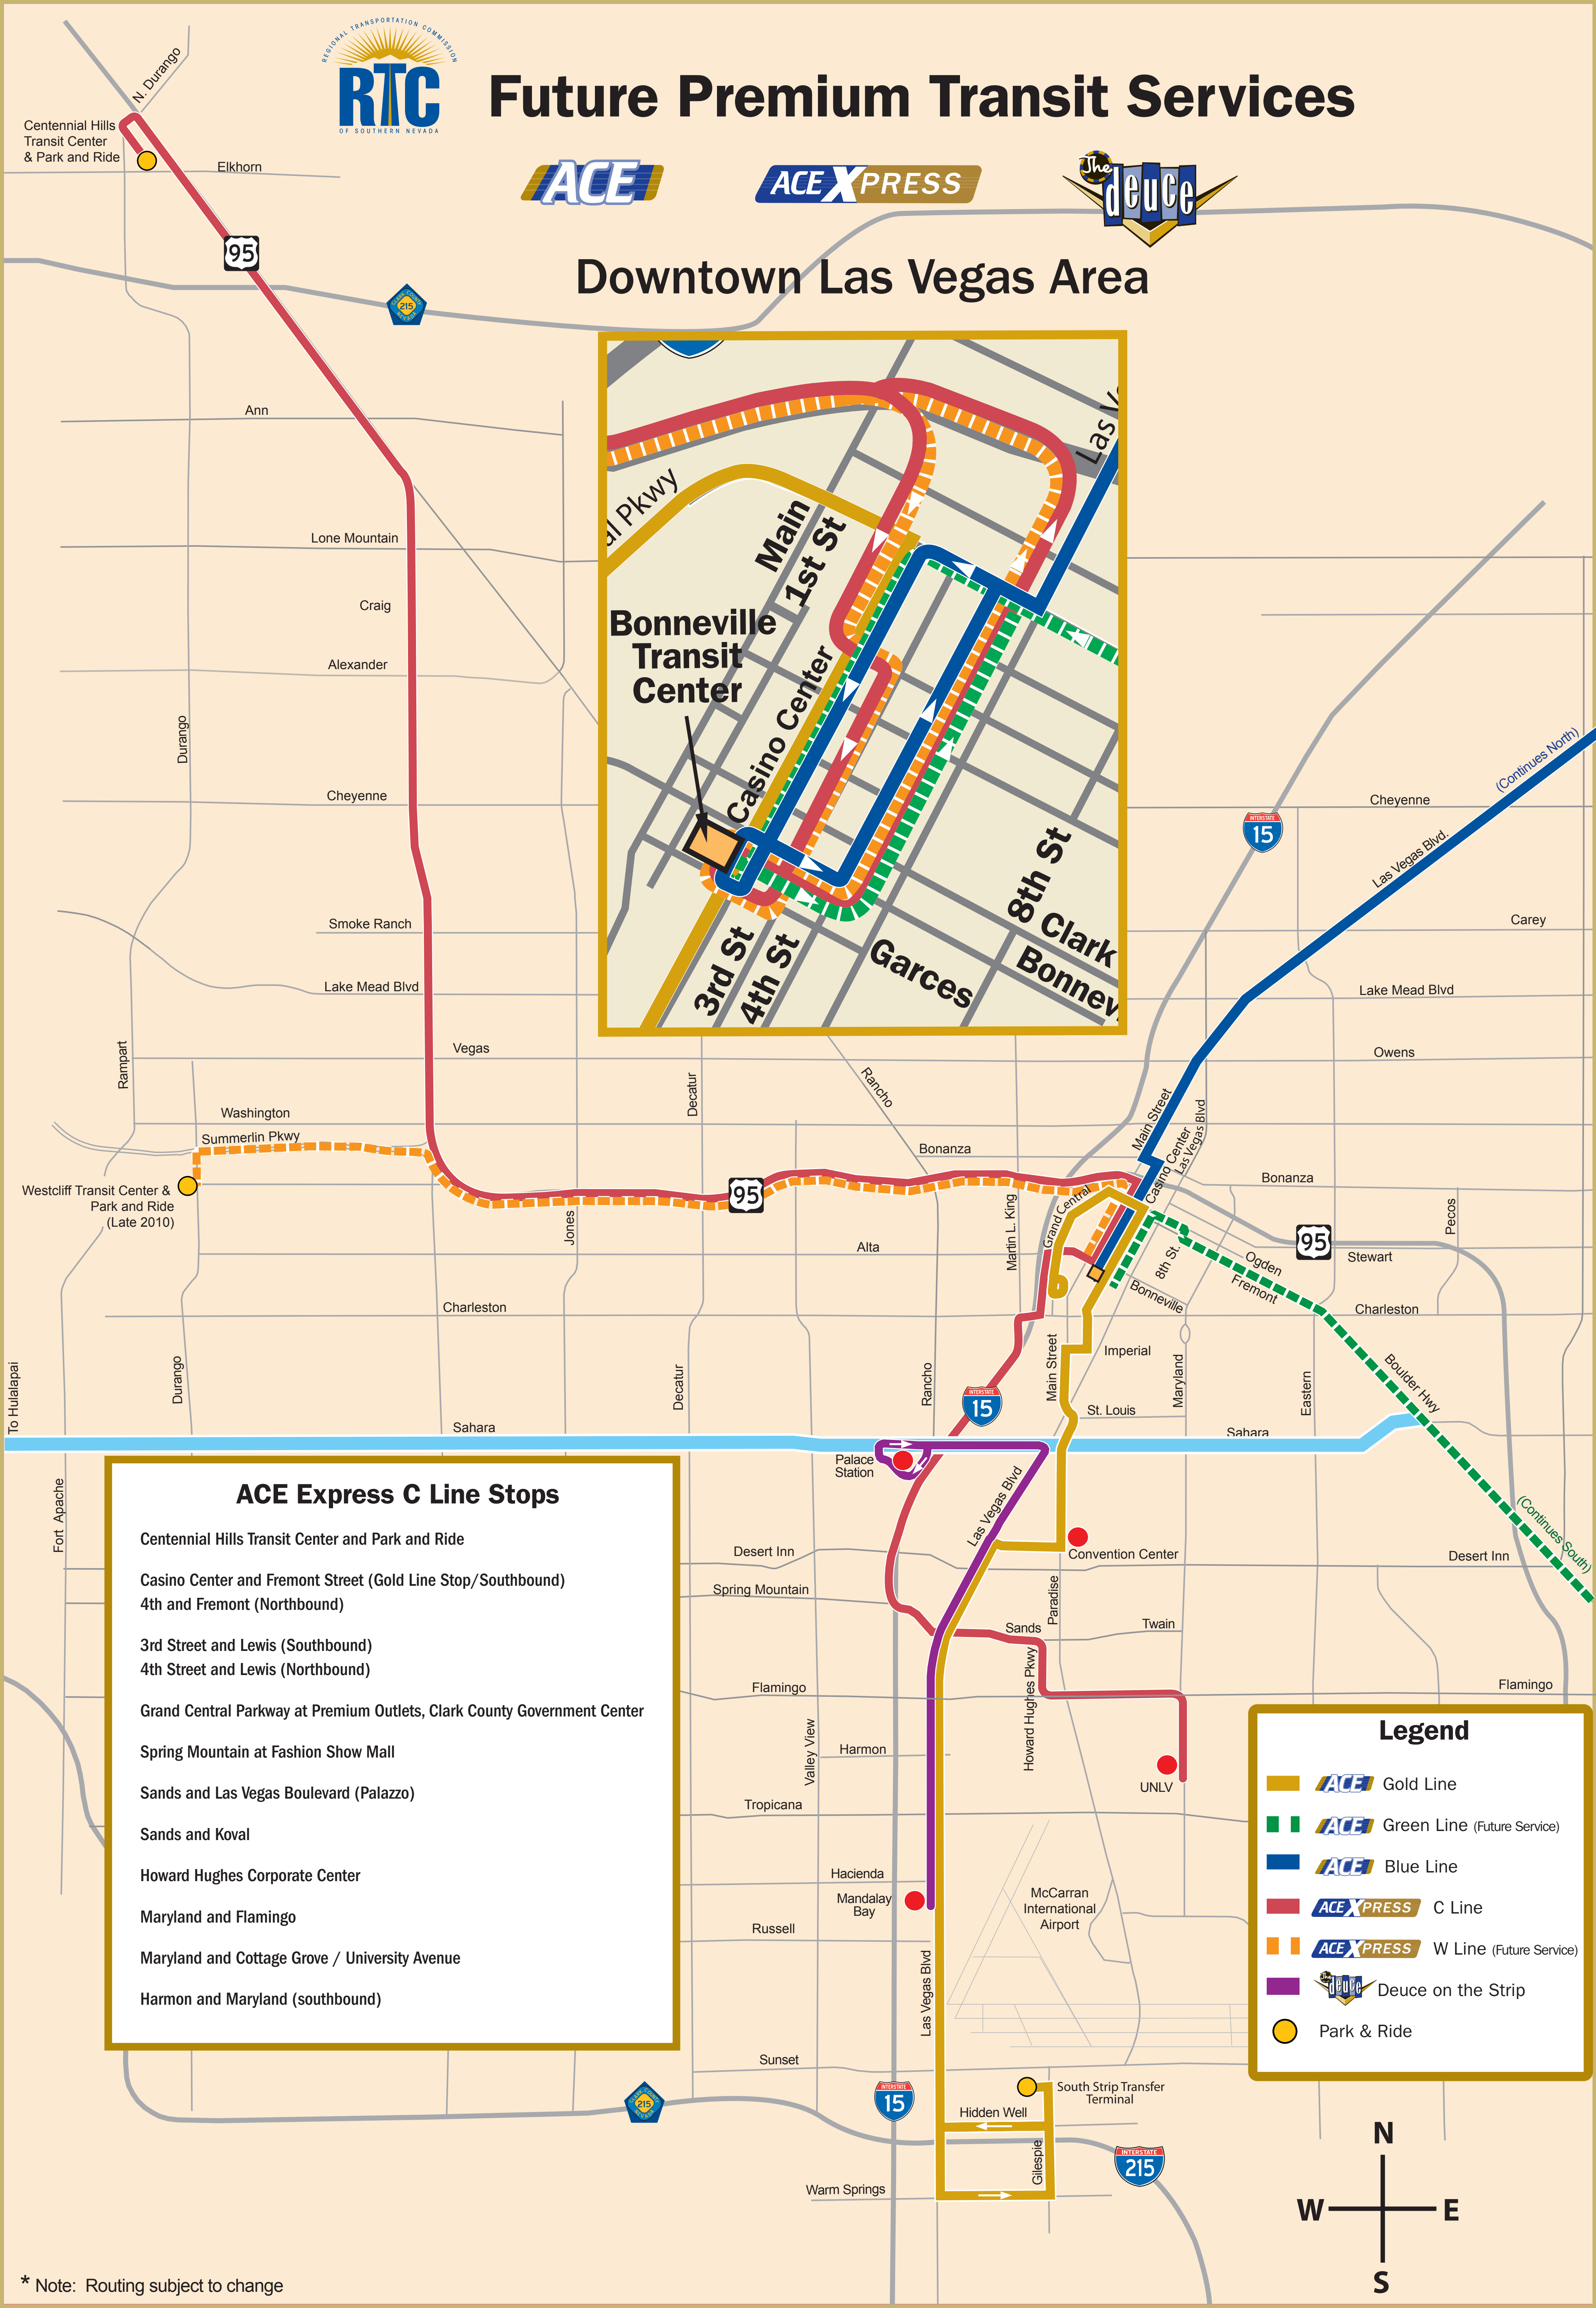

Future Premium Transit Services

Downtown Las Vegas Area

ACE Express C Line Stops

- Centennial Hills Transit Center and Park and Ride
- Casino Center and Fremont Street (Gold Line Stop/Southbound)
- 4th and Fremont (Northbound)
- 3rd Street and Lewis (Southbound)
- 4th Street and Lewis (Northbound)
- Grand Central Parkway at Premium Outlets, Clark County Government Center
- Spring Mountain at Fashion Show Mall
- Sands and Las Vegas Boulevard (Palazzo)
- Sands and Koval
- Howard Hughes Corporate Center
- Maryland and Flamingo
- Maryland and Cottage Grove / University Avenue
- Harmon and Maryland (southbound)

Legend

- ACE Gold Line
- ACE Green Line (Future Service)
- ACE Blue Line
- ACE Xpress C Line
- ACE Xpress W Line (Future Service)
- The Deuce on the Strip
- Park & Ride

* Note: Routing subject to change