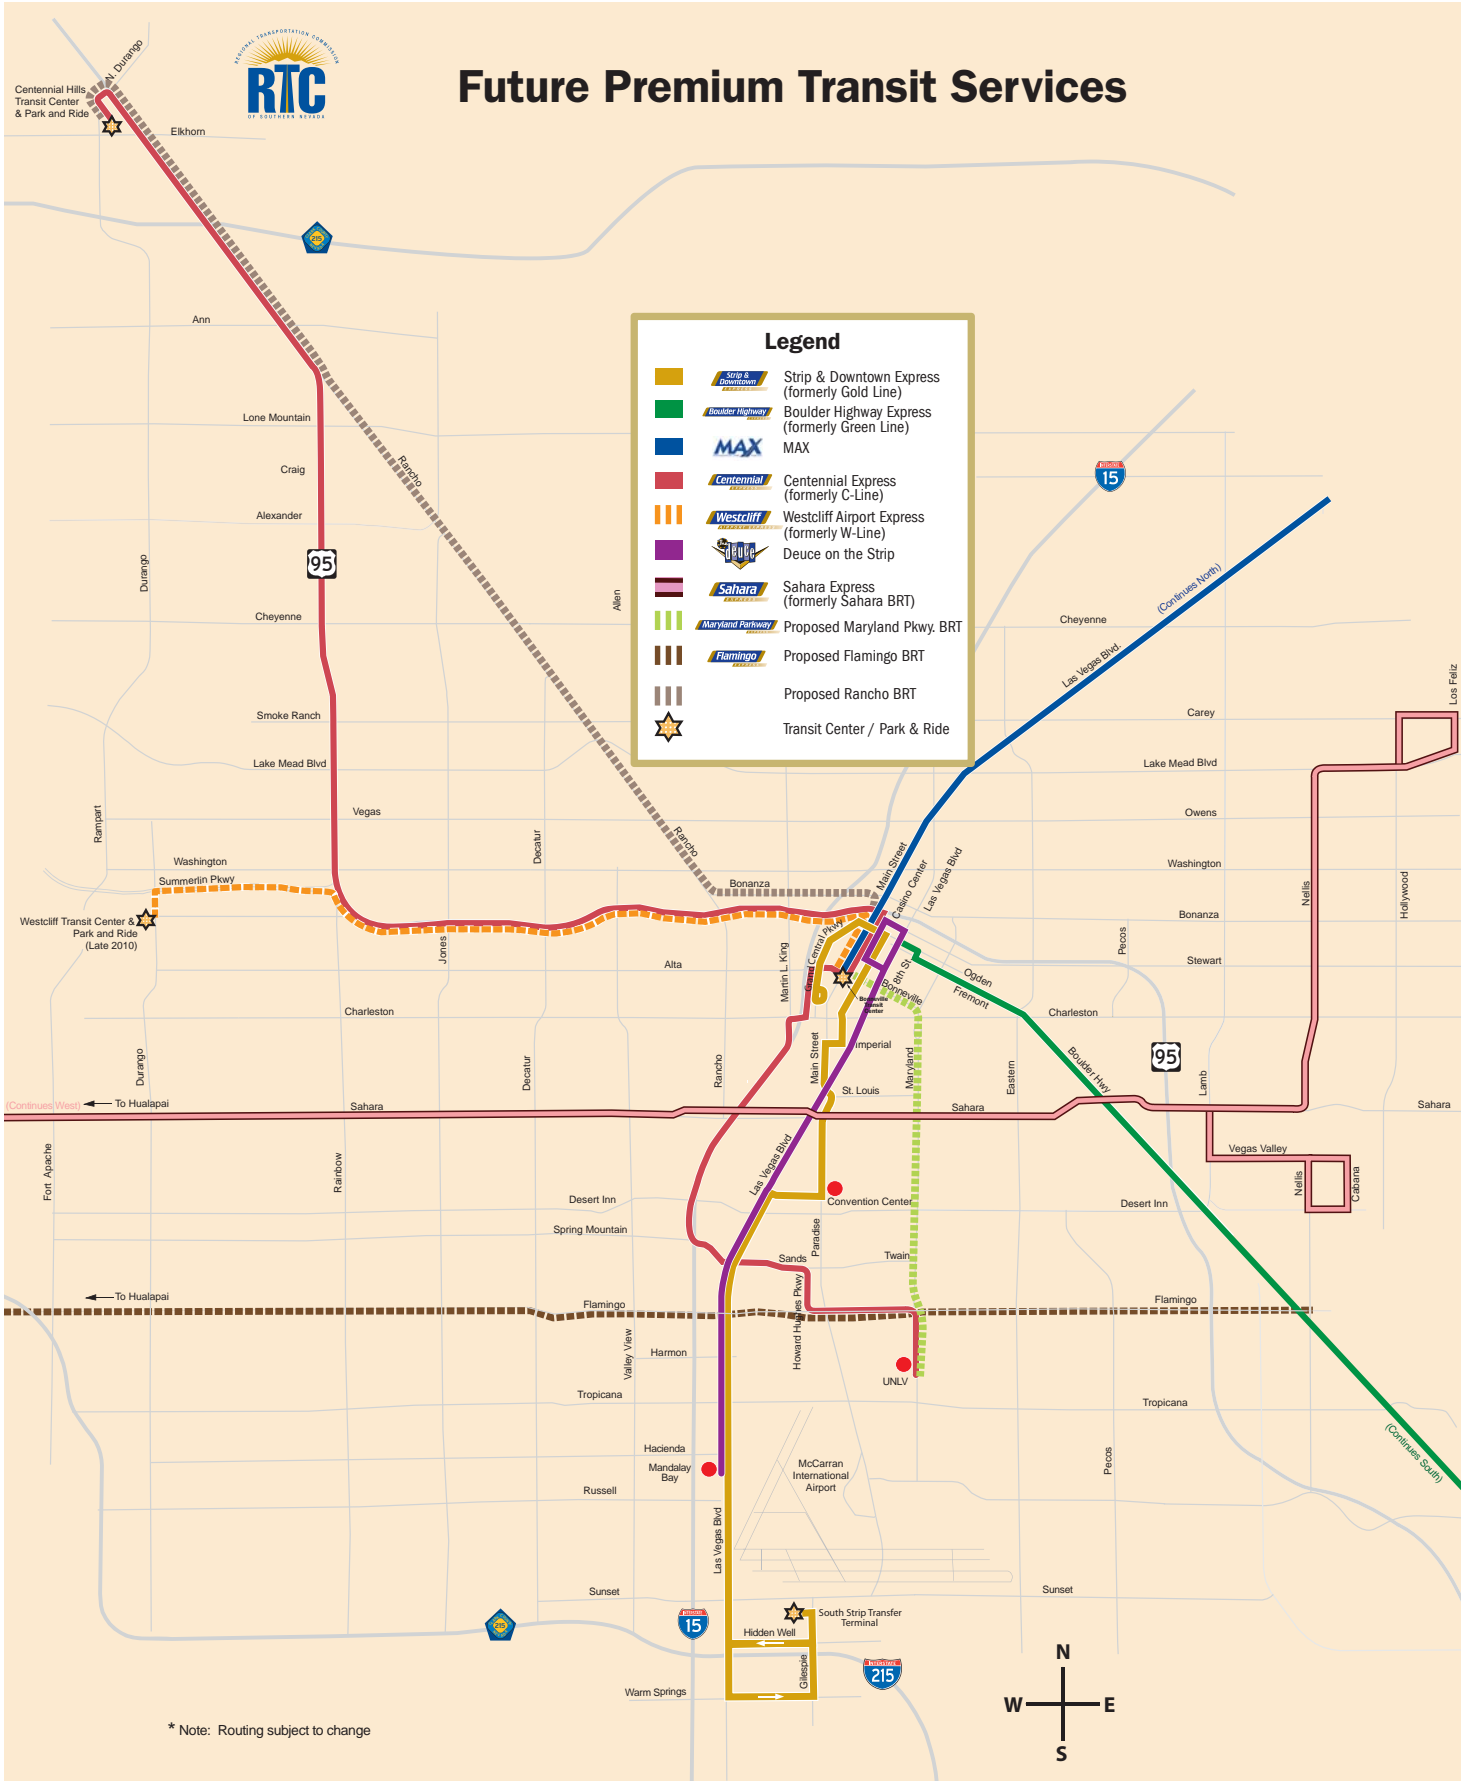

Future Premium Transit Services

Legend

- Strip & Downtown Express (formerly Gold Line)
- Boulder Highway Express (formerly Green Line)
- MAX
- Centennial Express (formerly C-Line)
- Westcliff Airport Express (formerly W-Line)
- Deuce on the Strip
- Sahara Express (formerly Sahara BRT)
- Proposed Maryland Pkwy. BRT
- Proposed Flamingo BRT
- Proposed Rancho BRT
- Transit Center / Park & Ride

* Note: Routing subject to change