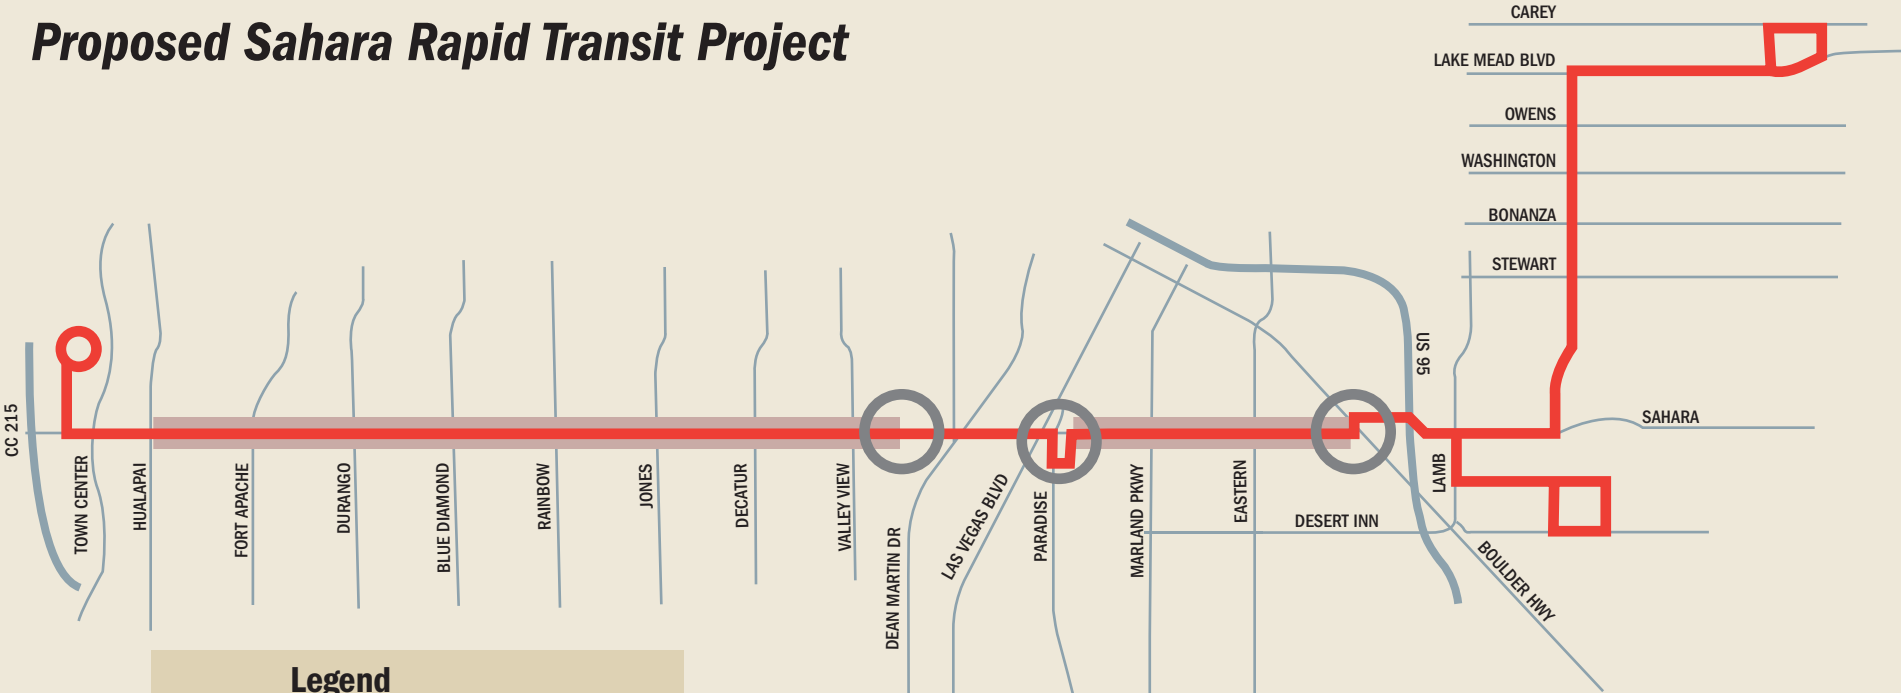

Proposed Sahara Rapid Transit Project

Legend

-  Sahara Rapid Transit Service
-  Transfers to ACE and DEUCE Service
-  Dedicated Bus Lane